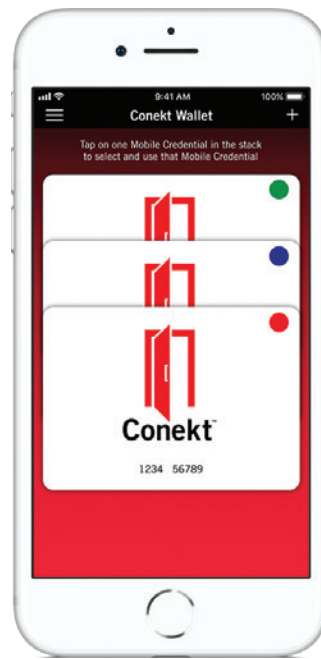

Mobile Integration as Easy at 1-2-3!

1. Smartphone wallet app to securely store mobile credentials

End users appreciate Conekt's respect for privacy—no private information, on-boarding process, or portal accounts required.

2. Mobile credentials with cloud-based delivery

With a convenient cloud-based delivery system and no physical credentials to inventory, Conekt mobile credentials are quicker and easier to order, distribute and maintain.

3. Readers combining BLE and contactless smart card technologies

Conekt allows access control manufacturers and integrators to offer customers a total solution—one that supports mobile credentials and traditional physical credentials.

Look for **Conekt** on the App Store and on Google Play

Conekt Readers & Credentials

SELECTION GUIDE

BLE/Contactless Smartcard Readers	Frequency	Read Range	Mullion Mount	Single-Gang Mount	Lifetime Warranty
CSR-35P	2.4 GHz and 13.56 MHz	up to 1.5 inches (38 mm)	•	•	•
CSR-35L	2.4 GHz and 13.56 MHz	up to 15 feet (4.6 m)	•	•	•

Credentials	Frequency	Read Range	DESFire EV2	MAXSecure™	ValidID™	Wiegand	Lifetime Warranty
CMC-2	2.4 GHz	with CSR-35P, up to 1.5 inches (38 mm)	•	•	•	•	•
		with CSR-35L, up to 15 feet (4.6 m)	•	•	•	•	•

Farpointe Data reserves the right to change specifications without notice.

© 2018 Farpointe Data, Inc. All rights reserved. Farpointe Data®, Pyramid Series Proximity®, Delta®, and Ranger® are the registered U.S. trademarks of Farpointe Data, Inc. Conekt is a trademark of Farpointe Data, Inc. MIFARE and MIFARE DESFire are registered trademarks of NXP B.V. All other trademarks are the property of their respective owners.

Farpointe Data, Inc.
1376 Borregas Avenue
Sunnyvale, CA 94089-1004 USA
Office: +1-408-731-8700
Fax: +1-408-731-8705
support@farpointedata.com