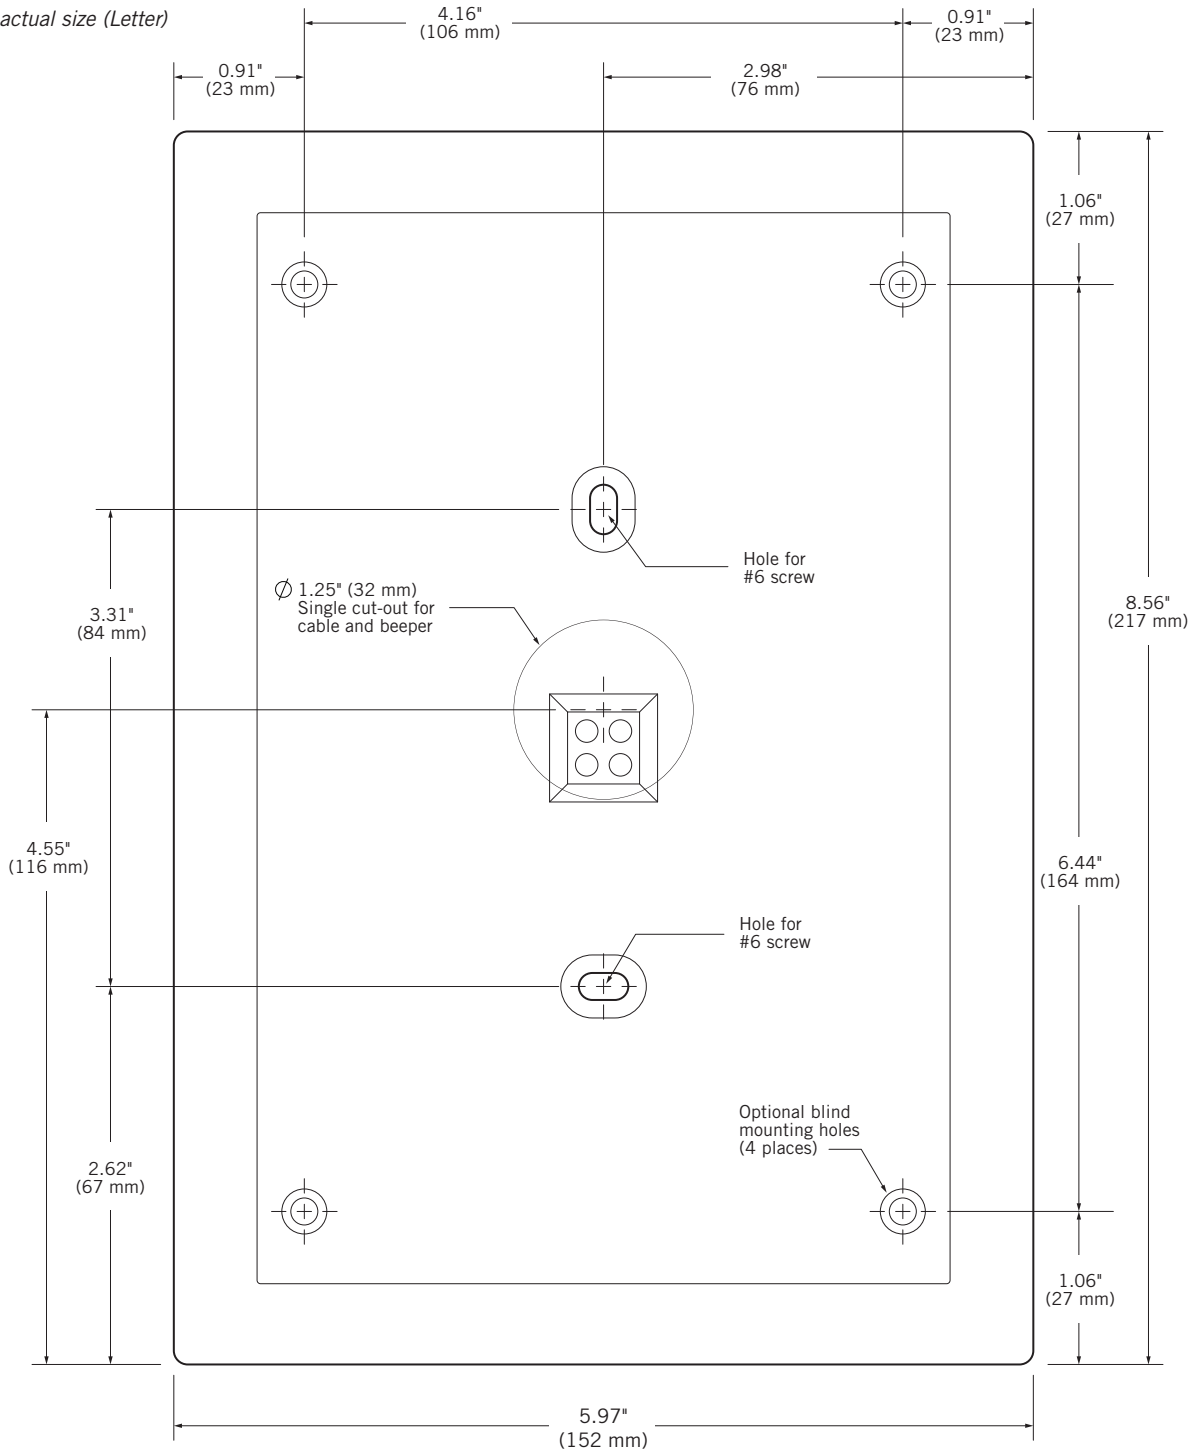

MOUNTING GUIDE

P-710 PROXIMITY READER

Not Shown to Scale
75% of actual size (Letter)

FRONT VIEW

Farpointe Data, Inc.
1376 Borregas Avenue
Sunnyvale, CA 94089-1004 USA
Office: +1-408-731-8700
Fax: +1-408-731-8705
support@farpointedata.com
www.farpointedata.com