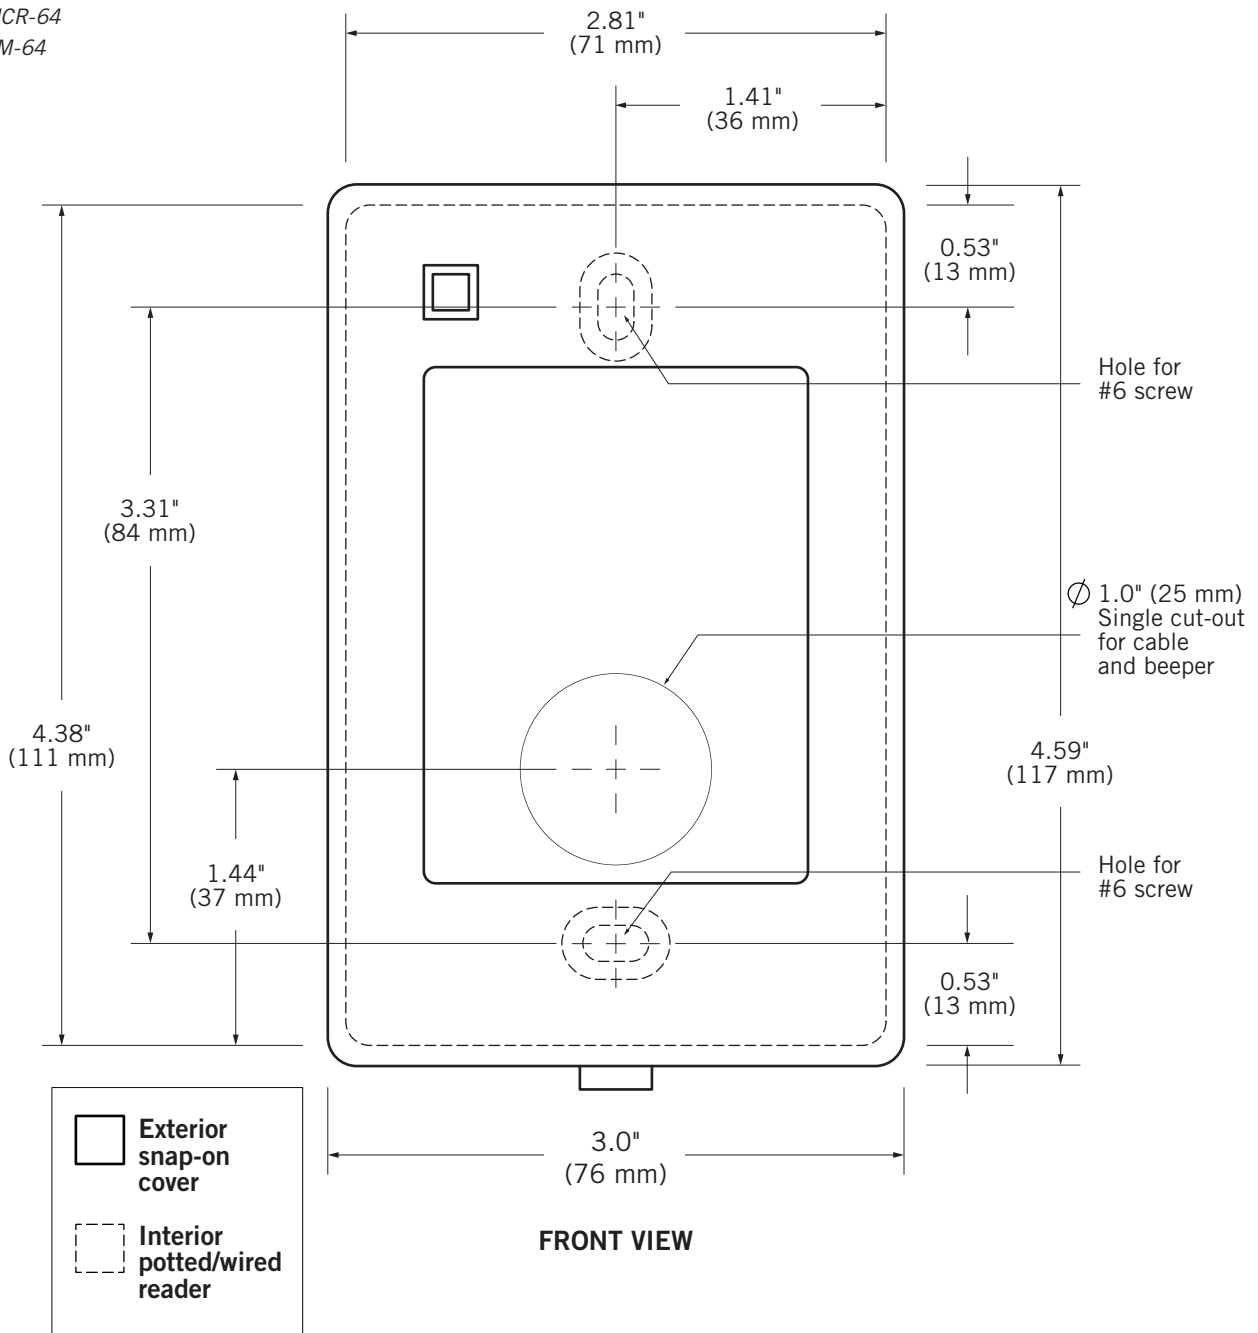

MOUNTING GUIDE

P-640 PROXIMITY READER

Shown Actual Size

To use as a template for mounting on flat surfaces, print page at 100% (A4)

Can also be used for the following models:

- MCR-64
- EM-64

P/N: 01805-002 · Rev. 05.17