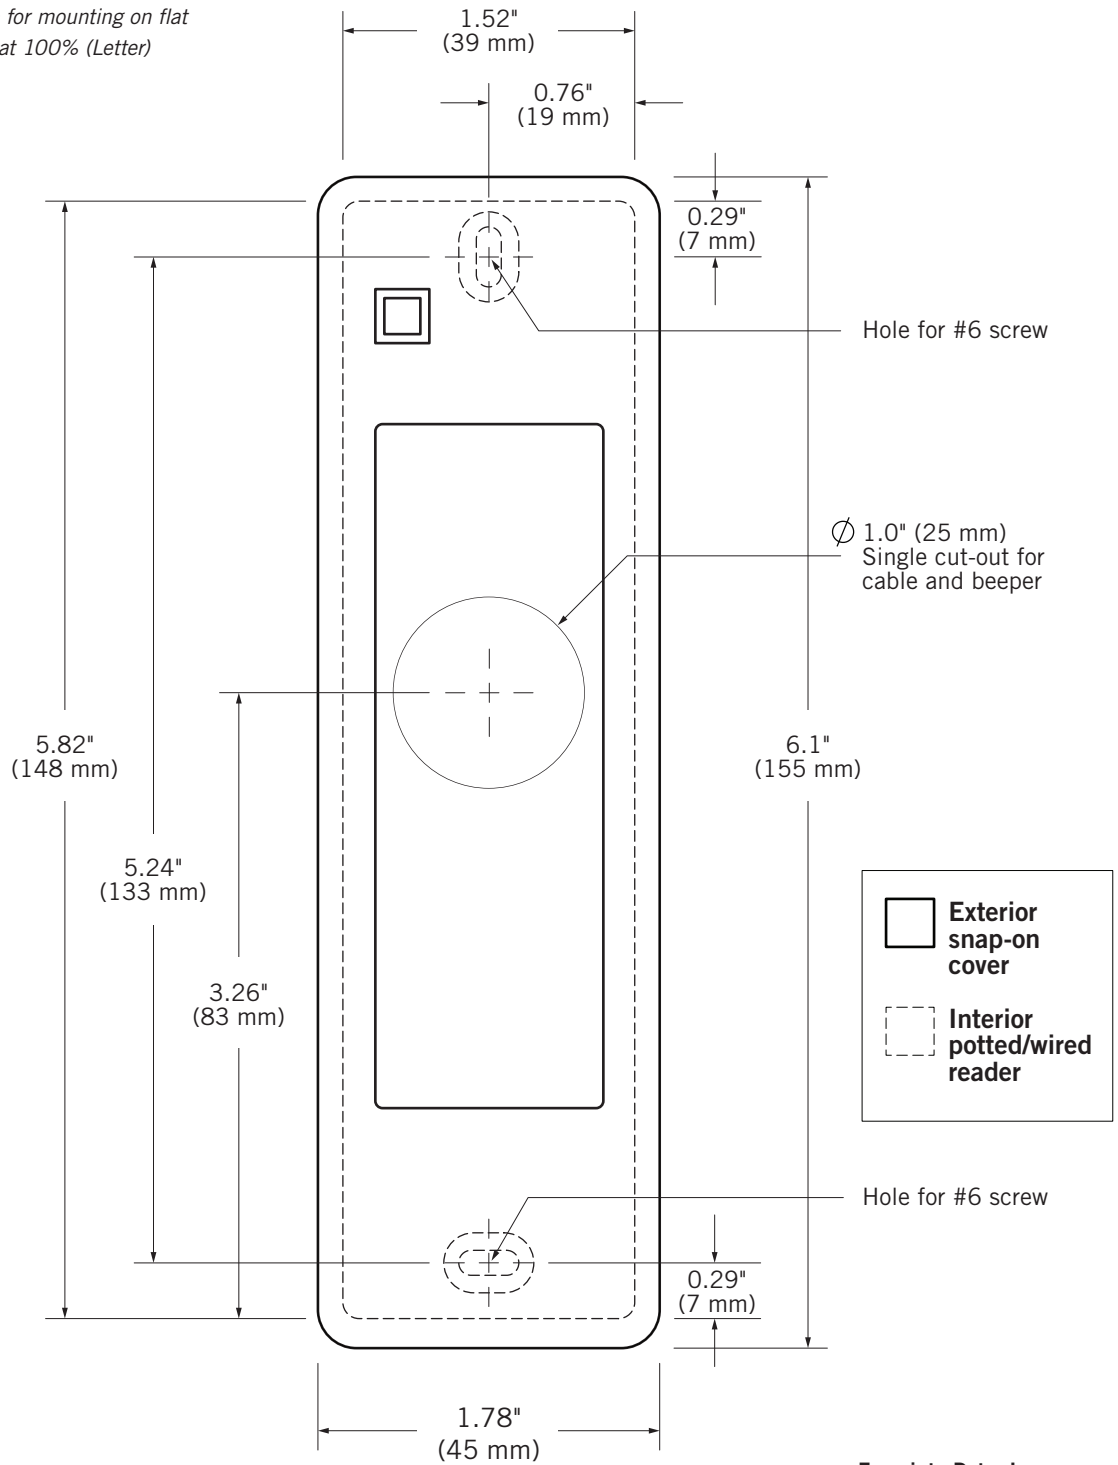

MOUNTING GUIDE

P-620 PROXIMITY READER

Shown Actual Size

To use as a template for mounting on flat surfaces, print page at 100% (Letter)

FRONT VIEW

Be sure to use appropriate tools and proper safety equipment during installation.
Farpointe Data reserves the right to change specifications without notice.
© 2017 Farpointe Data, Inc. All rights reserved.