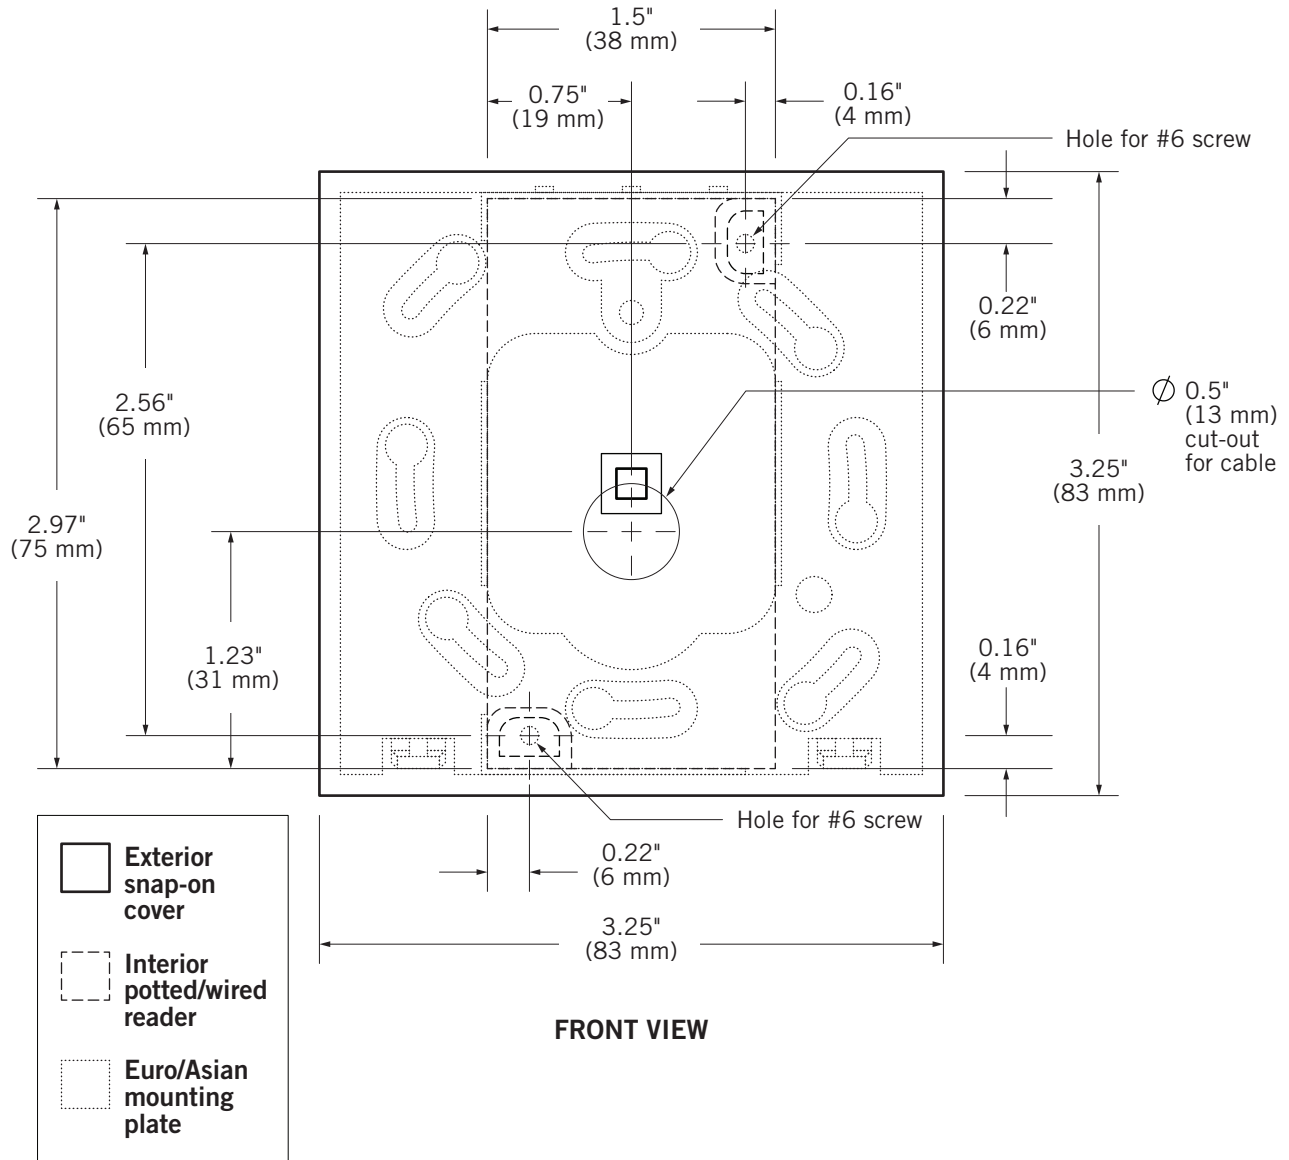

MOUNTING GUIDE

P-530 PROXIMITY READER

Shown Actual Size

To use as a template for mounting on flat surfaces, print page at 100% (Letter)

FRONT VIEW