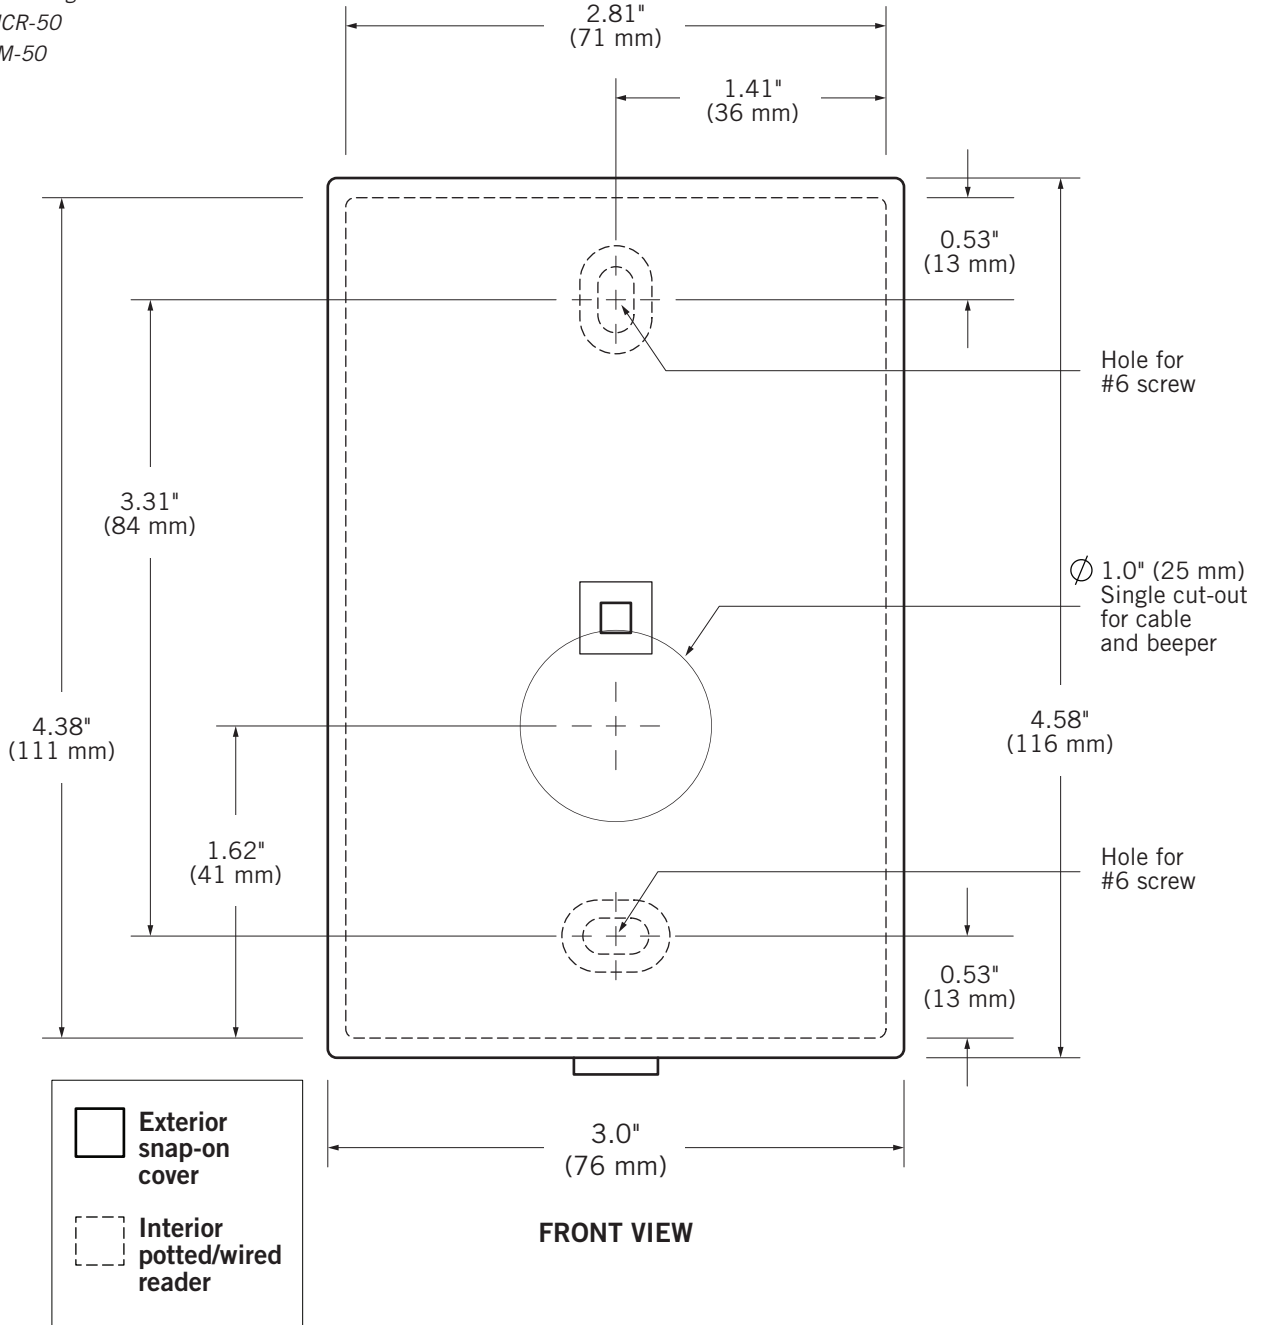

# MOUNTING GUIDE

## P-500 PROXIMITY READER

### Shown Actual Size

To use as a template for mounting on flat surfaces, print page at 100% (A4)

Can also be used for the following models:

- MCR-50
- EM-50

P/N: 01802-002 · Rev. 05.17