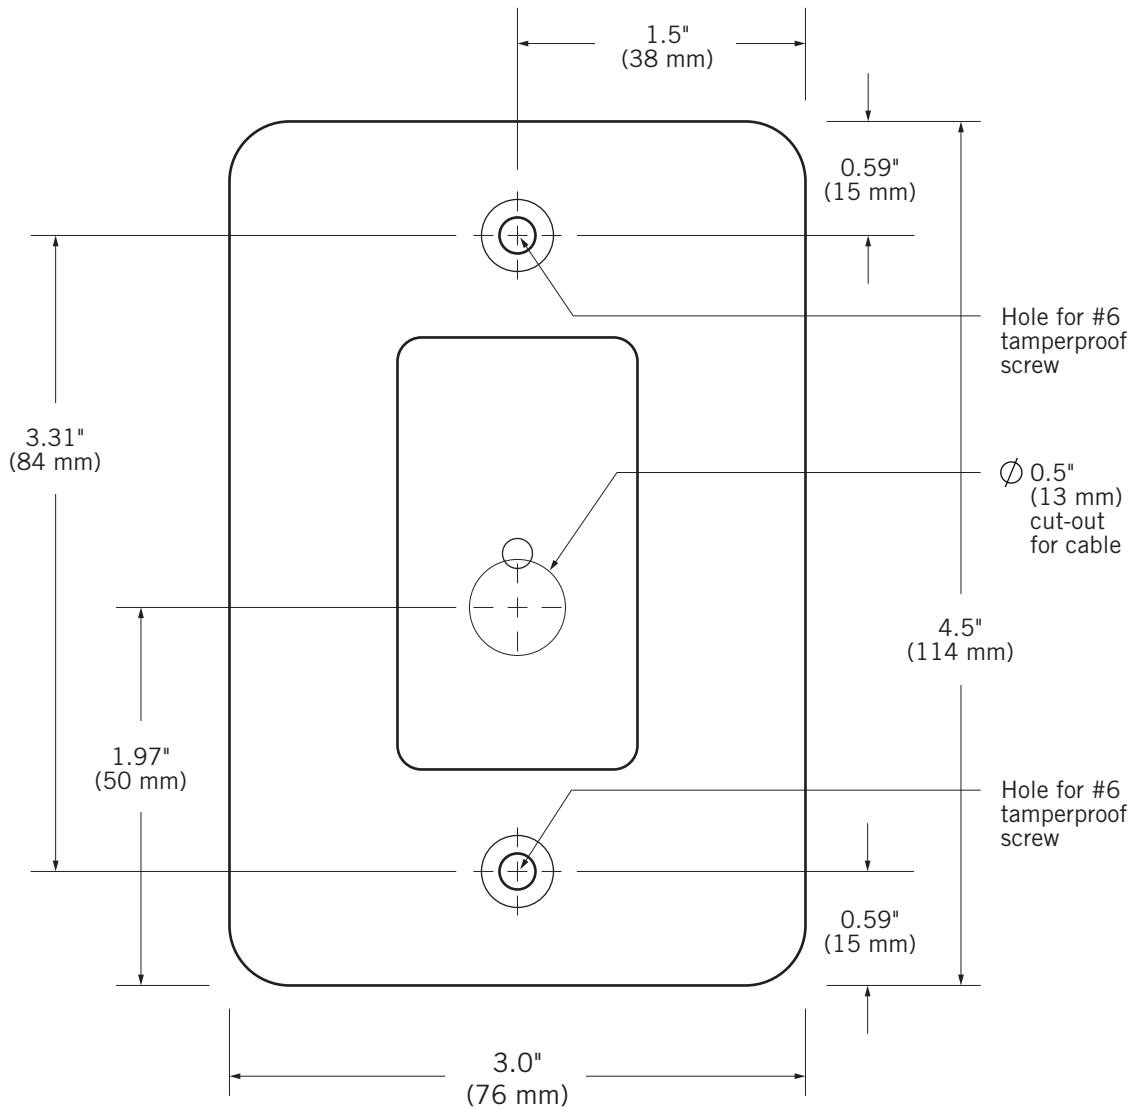

MOUNTING GUIDE

P-455 PROXIMITY READER

Shown Actual Size

To use as a template for mounting on flat surfaces, print page at 100% (Letter)

FRONT VIEW