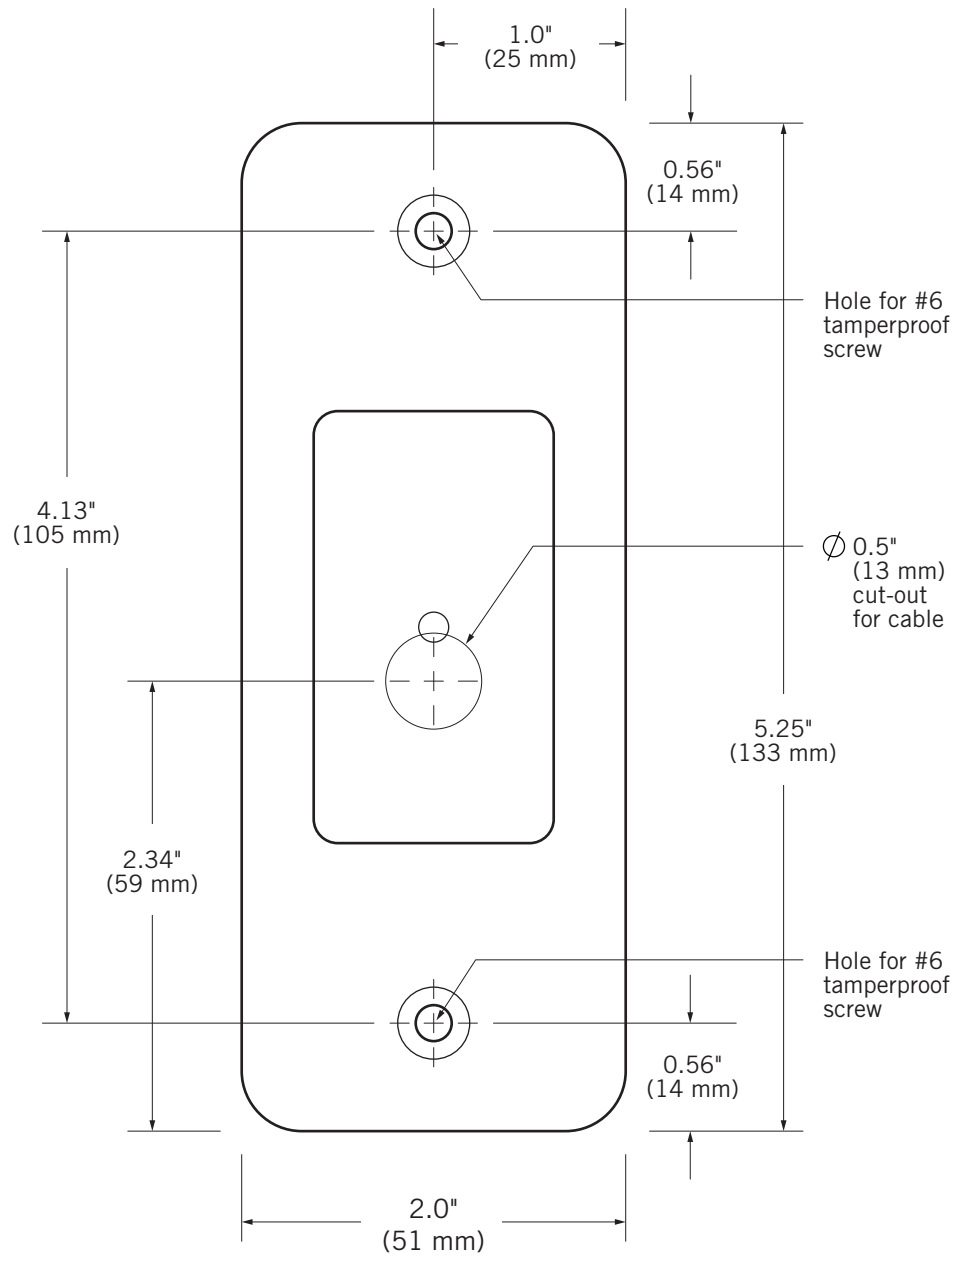

MOUNTING GUIDE

P-453 PROXIMITY READER

Shown Actual Size

To use as a template for mounting on flat surfaces, print page at 100% (Letter)

FRONT VIEW

Be sure to use appropriate tools and proper safety equipment during installation.
Farpointe Data reserves the right to change specifications without notice.
© 2017 Farpointe Data, Inc. All rights reserved.