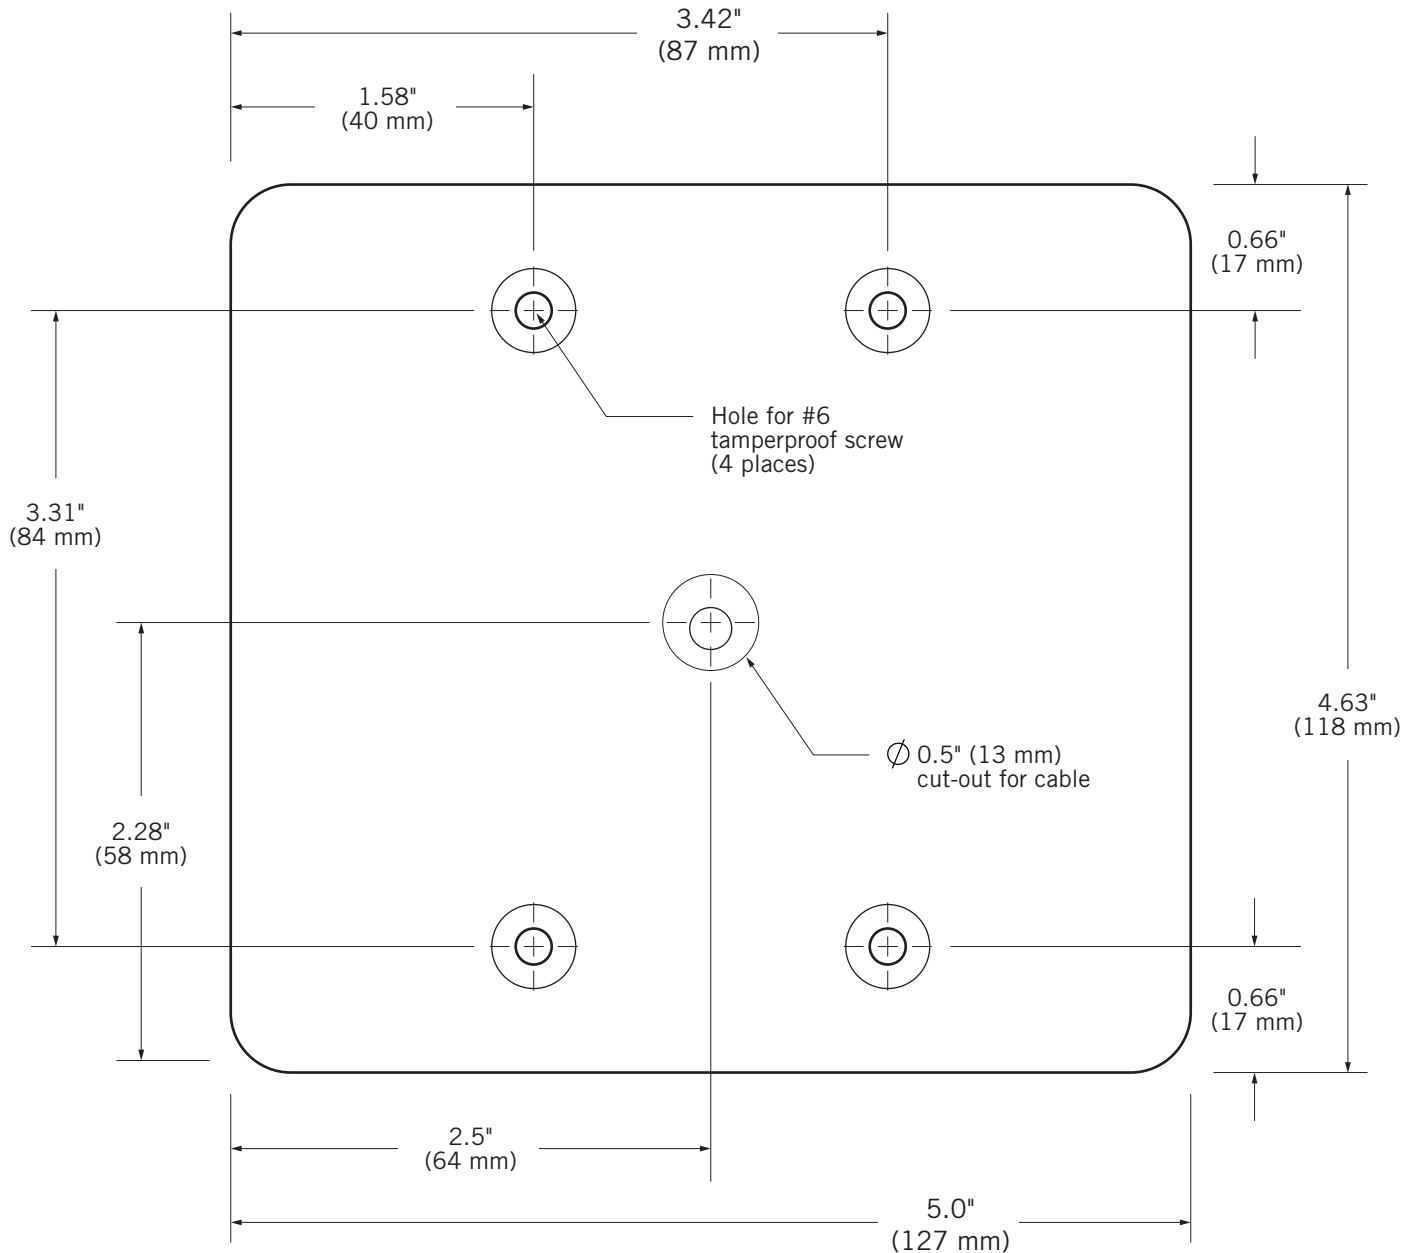

MOUNTING GUIDE

P-410 PROXIMITY READER

Shown Actual Size

To use as a template for mounting on flat surfaces, print page at 100% (Letter)

FRONT VIEW

Farpointe Data, Inc.
1376 Borregas Avenue
Sunnyvale, CA 94089-1004 USA
Office: +1-408-731-8700
Fax: +1-408-731-8705
support@farpointedata.com
www.farpointedata.com