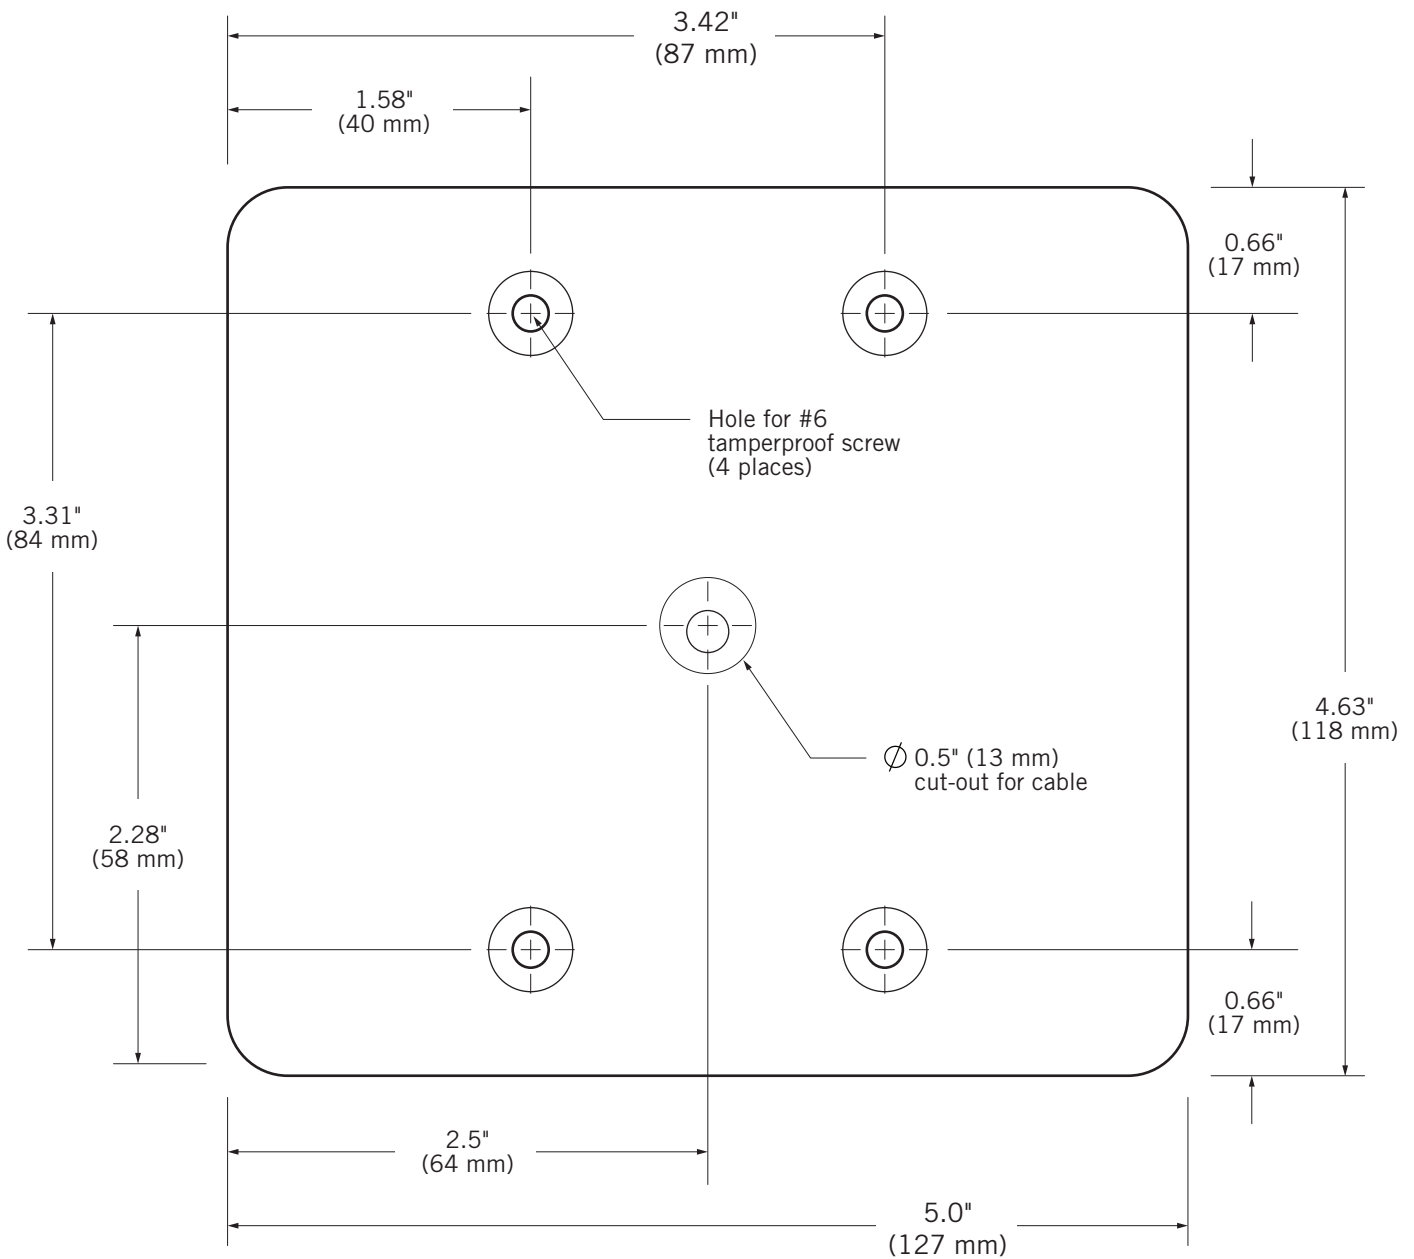

MOUNTING GUIDE

P-410 PROXIMITY READER

Shown Actual Size

To use as a template for mounting on flat surfaces, print page at 100% (A4)

FRONT VIEW

Be sure to use appropriate tools and proper safety equipment during installation.
Farpointe Data reserves the right to change specifications without notice.
© 2017 Farpointe Data, Inc. All rights reserved.