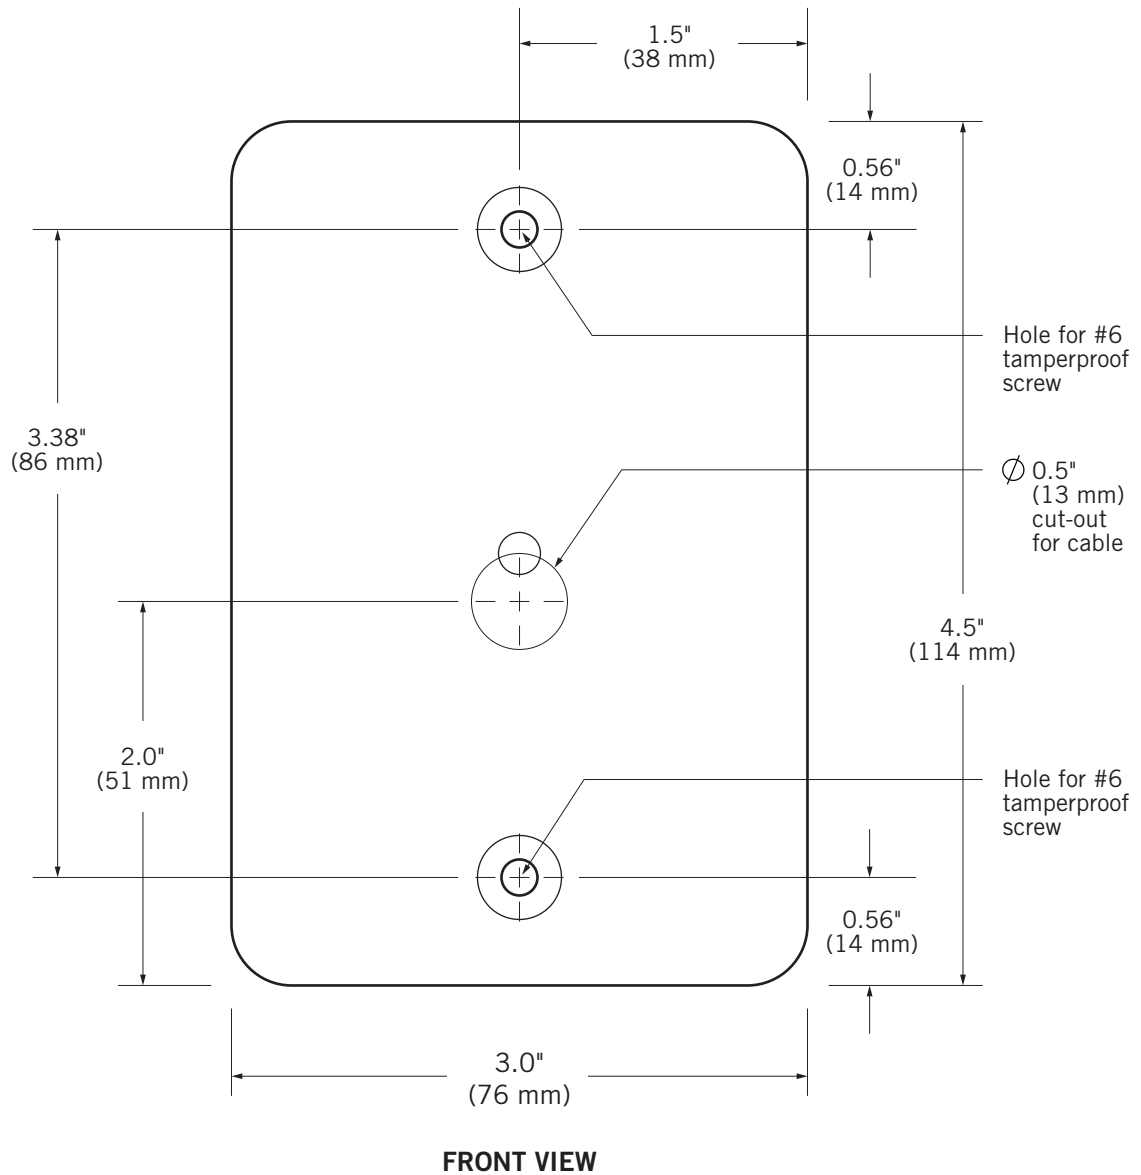

MOUNTING GUIDE

P-405 PROXIMITY READER

Shown Actual Size

To use as a template for mounting on flat surfaces, print page at 100% (Letter)

Be sure to use appropriate tools and proper safety equipment during installation.
Farpointe Data reserves the right to change specifications without notice.
© 2017 Farpointe Data, Inc. All rights reserved.