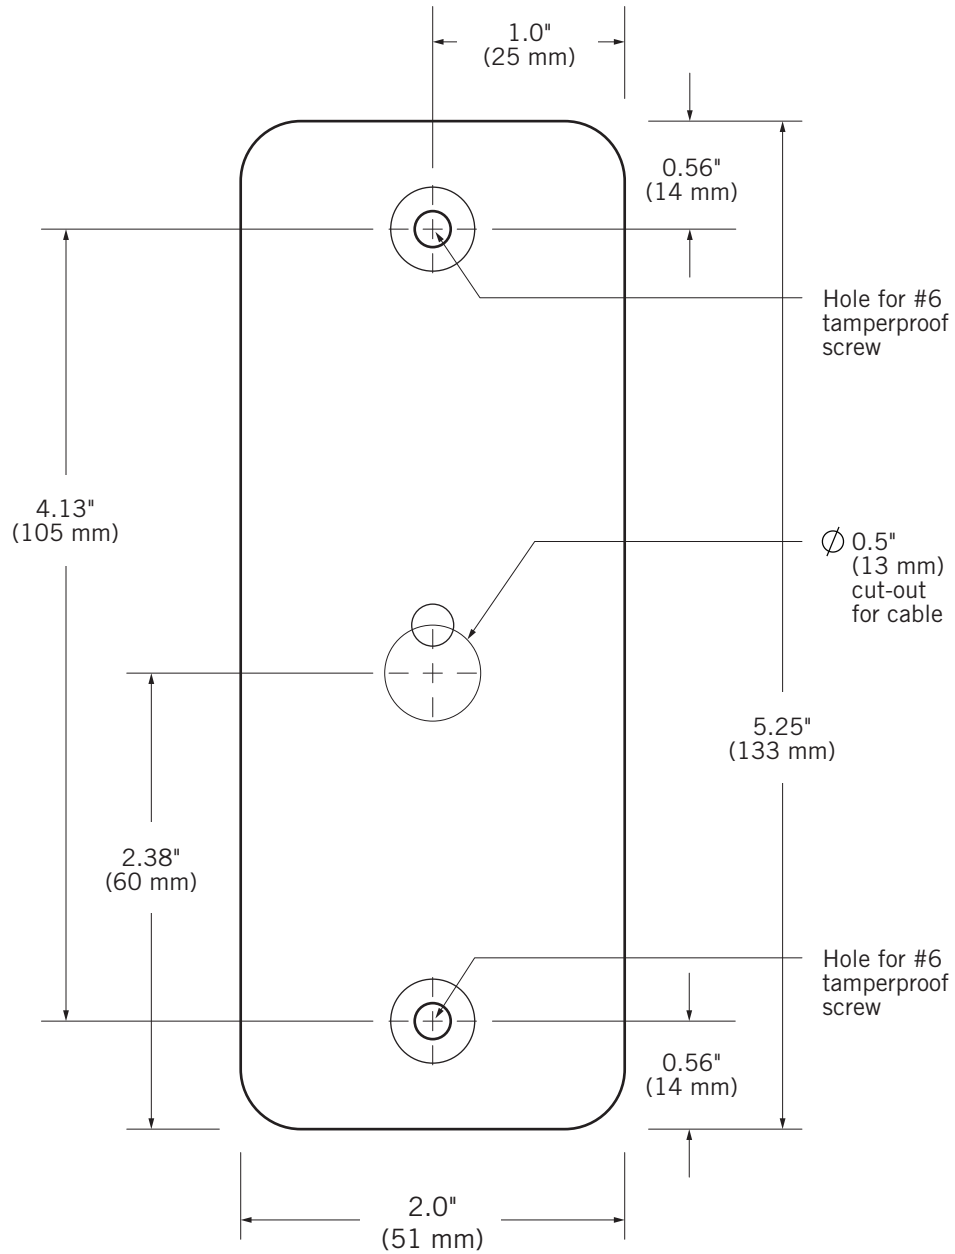

MOUNTING GUIDE

P-403 PROXIMITY READER

Shown Actual Size

To use as a template for mounting on flat surfaces, print page at 100% (Letter)

FRONT VIEW

Be sure to use appropriate tools and proper safety equipment during installation.
Farpointe Data reserves the right to change specifications without notice.
© 2017 Farpointe Data, Inc. All rights reserved.