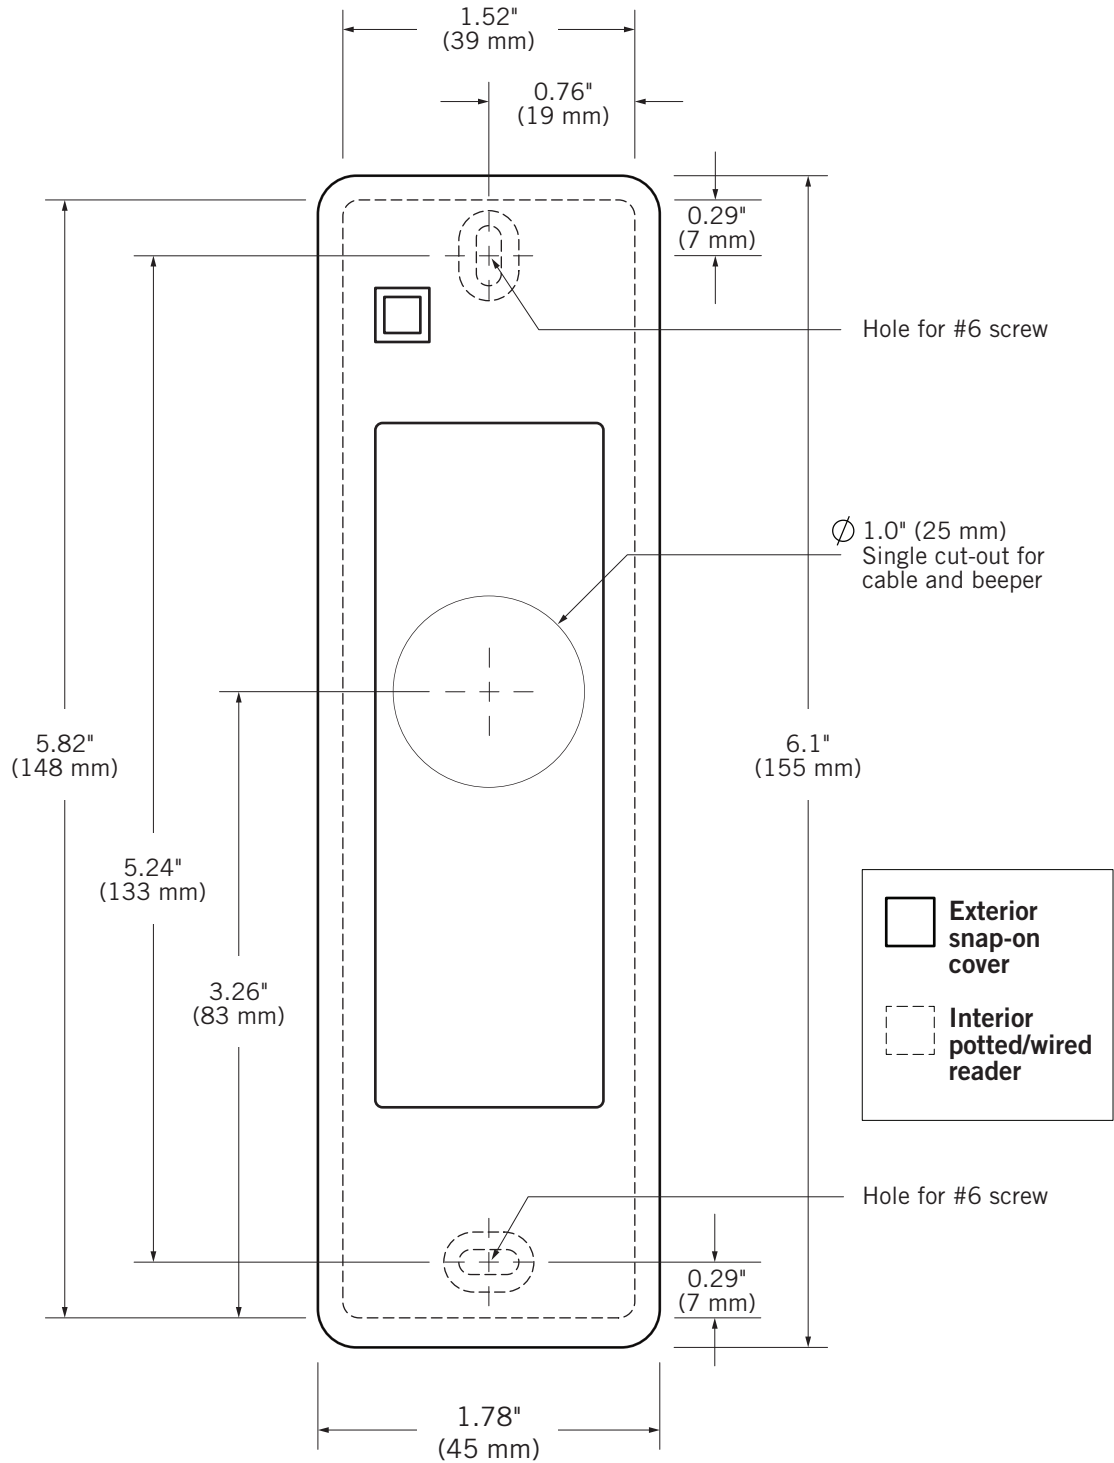

MOUNTING GUIDE

DELTA6.2 SMARTCARD READER

Shown Actual Size

To use as a template for mounting on flat surfaces, print page at 100% (A4)

FRONT VIEW

Farpointe Data, Inc.
2195 Zanker Road
San Jose, CA 95131 USA
Office: +1-408-731-8700
Fax: +1-408-731-8705
support@farpointedata.com
www.farpointedata.com