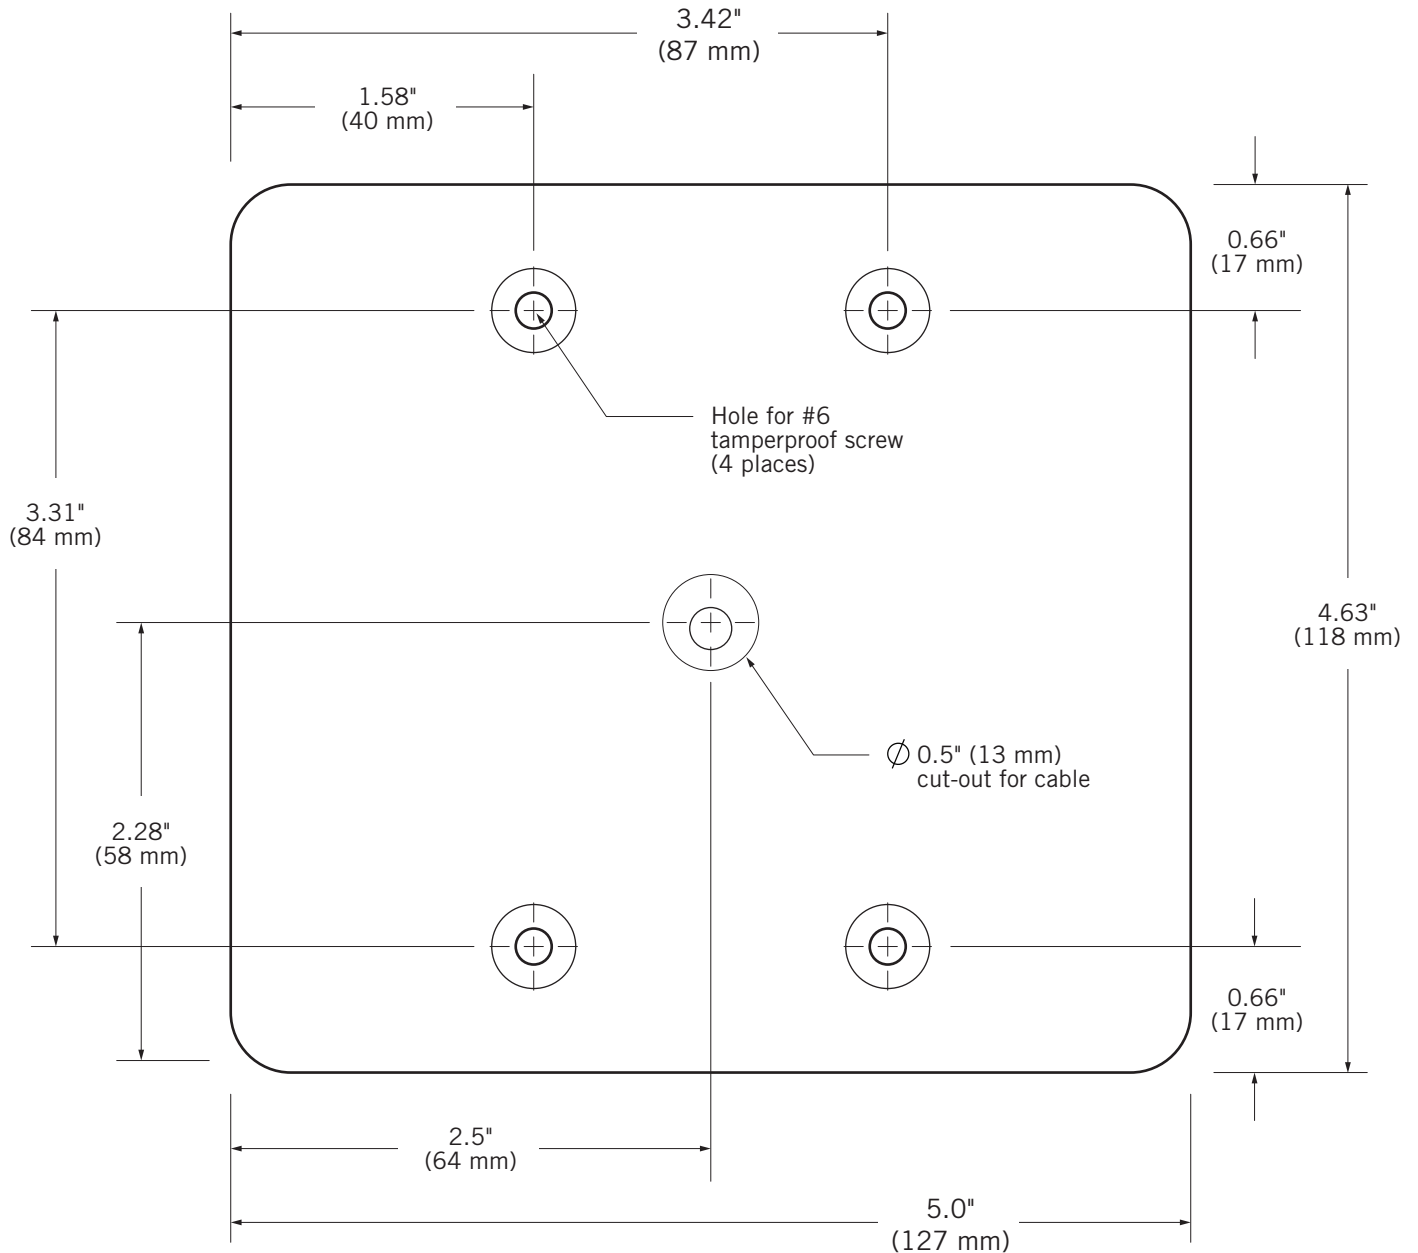

MOUNTING GUIDE

D-410 CONTACTLESS SMARTCARD READER

Shown Actual Size

To use as a template for mounting on flat surfaces, print page at 100% (Letter)

FRONT VIEW

Farpointe Data, Inc.
1376 Borregas Avenue
Sunnyvale, CA 94089-1004 USA
Office: +1-408-731-8700
Fax: +1-408-731-8705
support@farpointedata.com
www.farpointedata.com