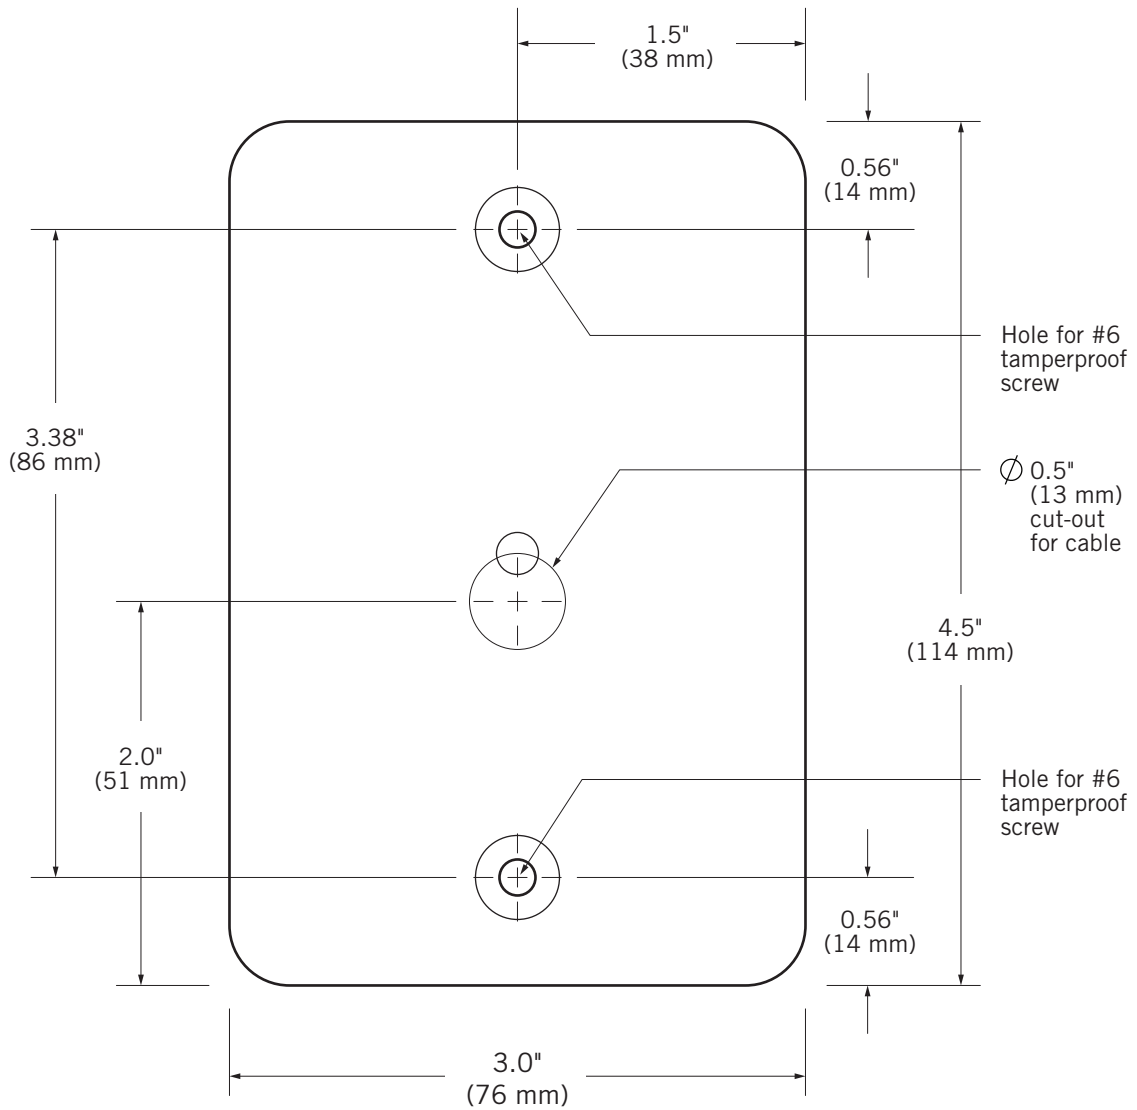

MOUNTING GUIDE

D-405 CONTACTLESS SMARTCARD READER

Shown Actual Size

To use as a template for mounting on flat surfaces, print page at 100% (Letter)

FRONT VIEW

Be sure to use appropriate tools and proper safety equipment during installation.
Farpointe Data reserves the right to change specifications without notice.
© 2017 Farpointe Data, Inc. All rights reserved.