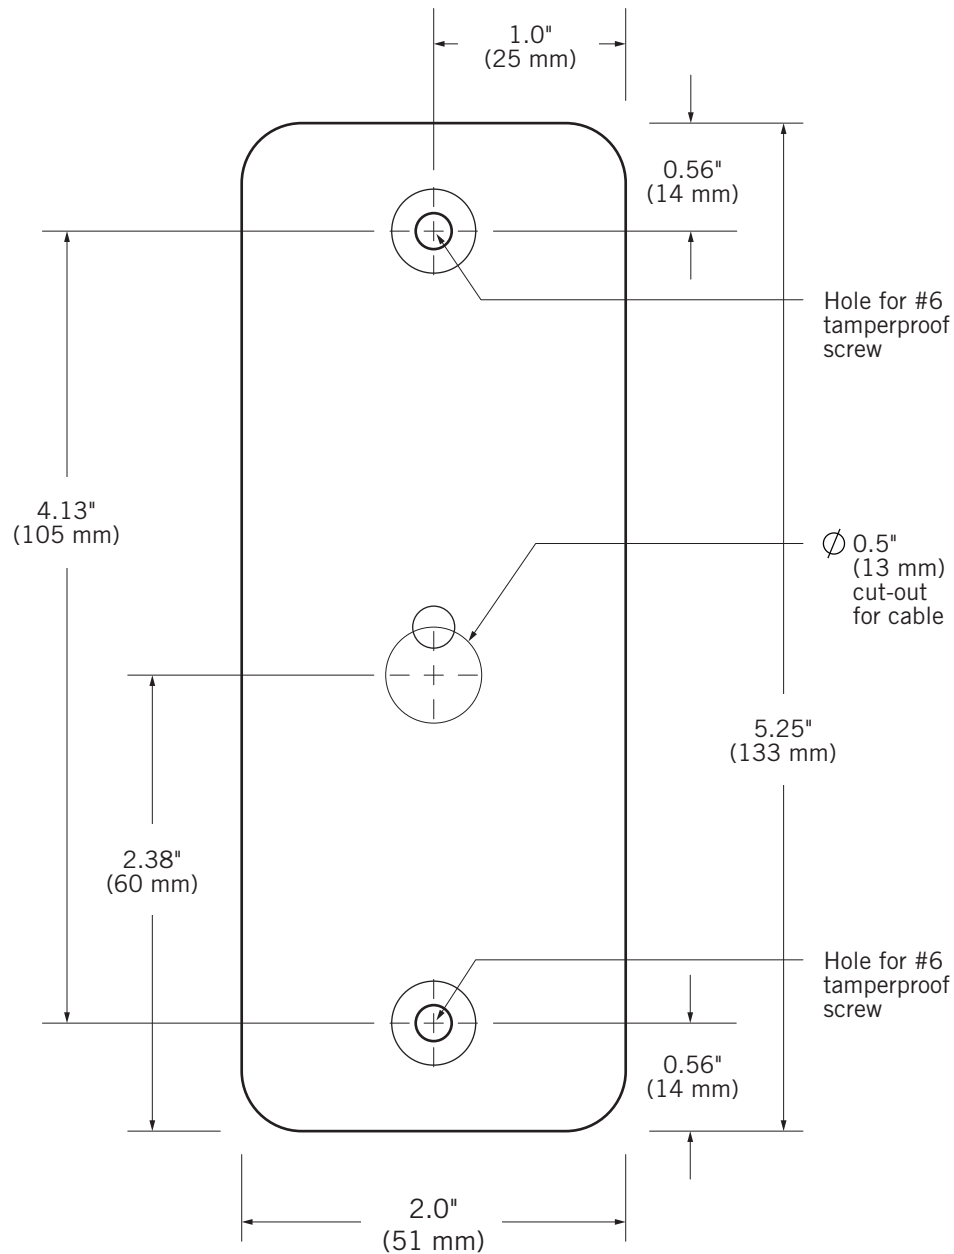

MOUNTING GUIDE

D-403 CONTACTLESS SMARTCARD READER

Shown Actual Size

To use as a template for mounting on flat surfaces, print page at 100% (Letter)

FRONT VIEW

Be sure to use appropriate tools and proper safety equipment during installation.
Farpointe Data reserves the right to change specifications without notice.
© 2017 Farpointe Data, Inc. All rights reserved.