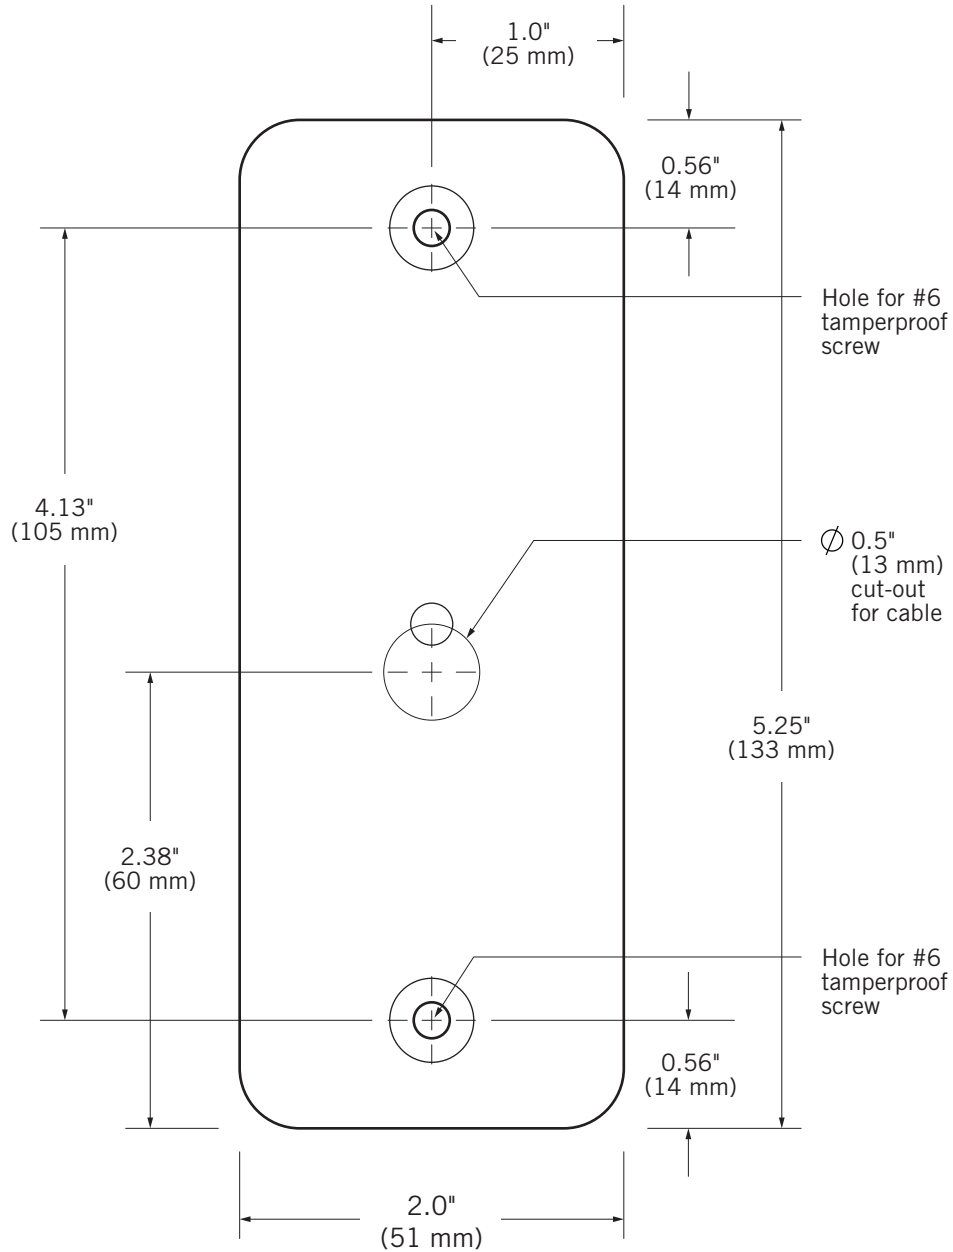

MOUNTING GUIDE

D-403 CONTACTLESS SMARTCARD READER

Shown Actual Size

To use as a template for mounting on flat surfaces, print page at 100% (A4)

FRONT VIEW