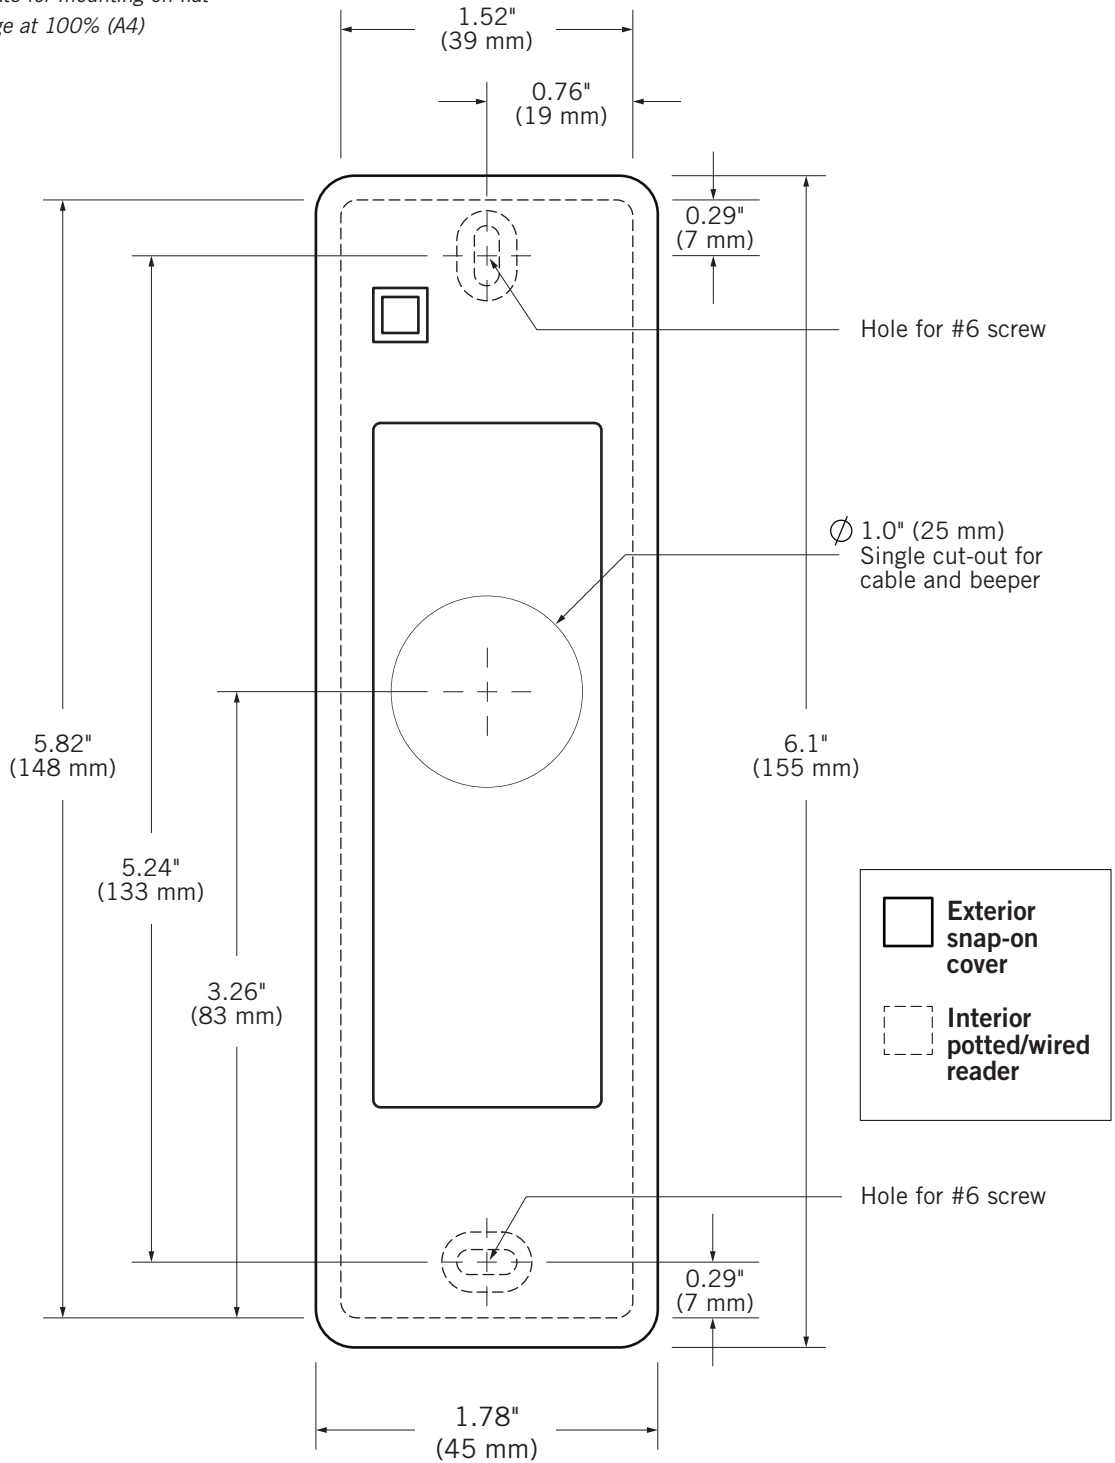

MOUNTING GUIDE

CONEXT[®] PCR-620L MOBILE-READY PROXIMITY READER

Shown Actual Size

To use as a template for mounting on flat surfaces, print page at 100% (A4)

FRONT VIEW

Be sure to use appropriate tools and proper safety equipment during installation.
Farpointe Data reserves the right to change specifications without notice.
© 2020 Farpointe Data, Inc. All rights reserved.