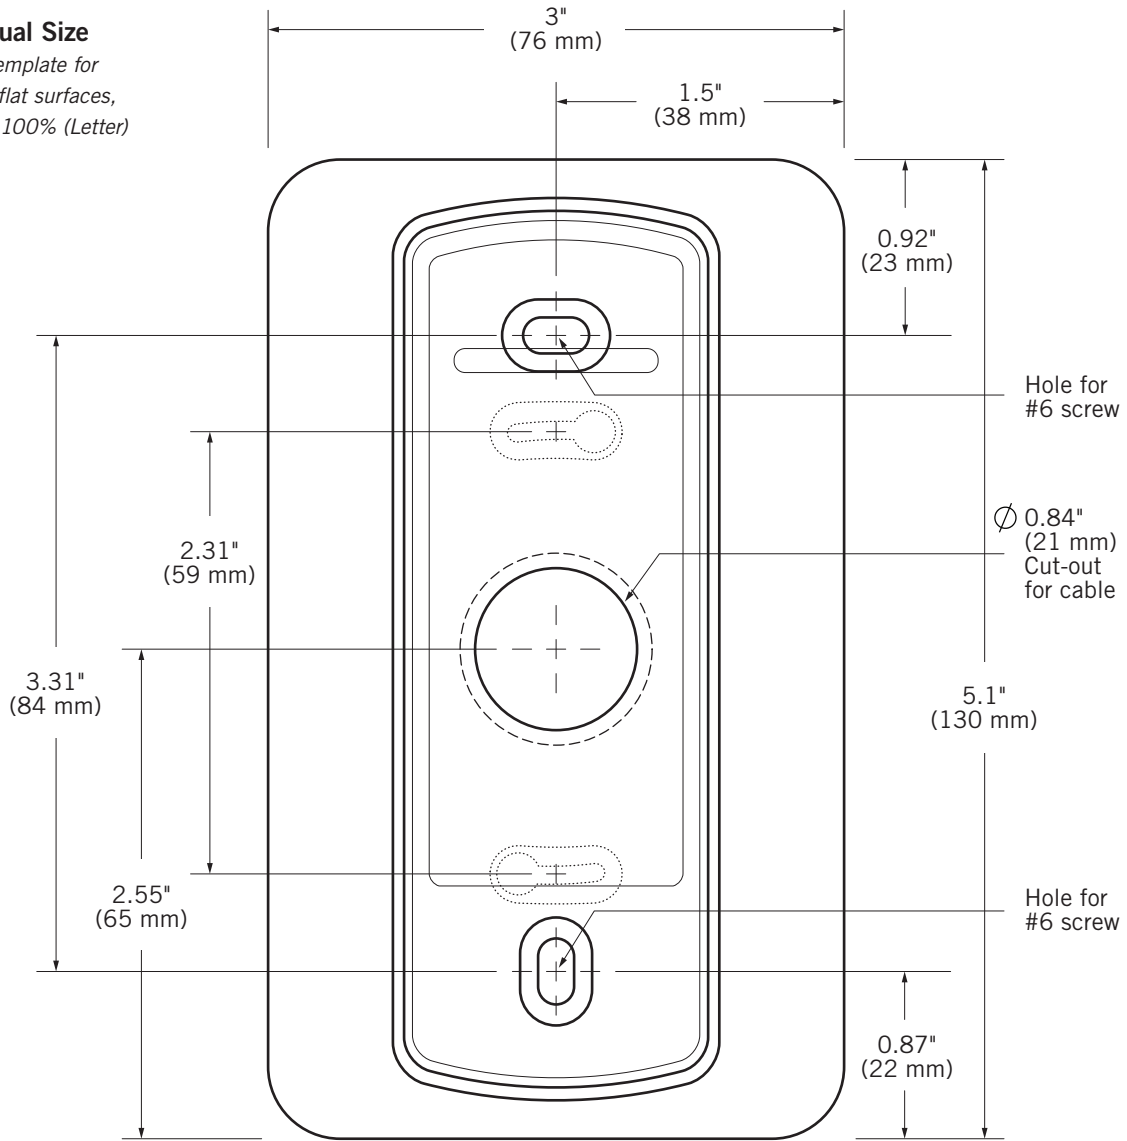

MOUNTING GUIDE

CONEXT[®] PCR-35L MOBILE-READY PROXIMITY READER (WALL-SWITCH PLATE)

Shown Actual Size
To use as a template for mounting on flat surfaces, print page at 100% (Letter)

FRONT VIEW

Be sure to use appropriate tools and proper safety equipment during installation.
Farpointe Data reserves the right to change specifications without notice.
© 2022 Farpointe Data, Inc. All rights reserved.