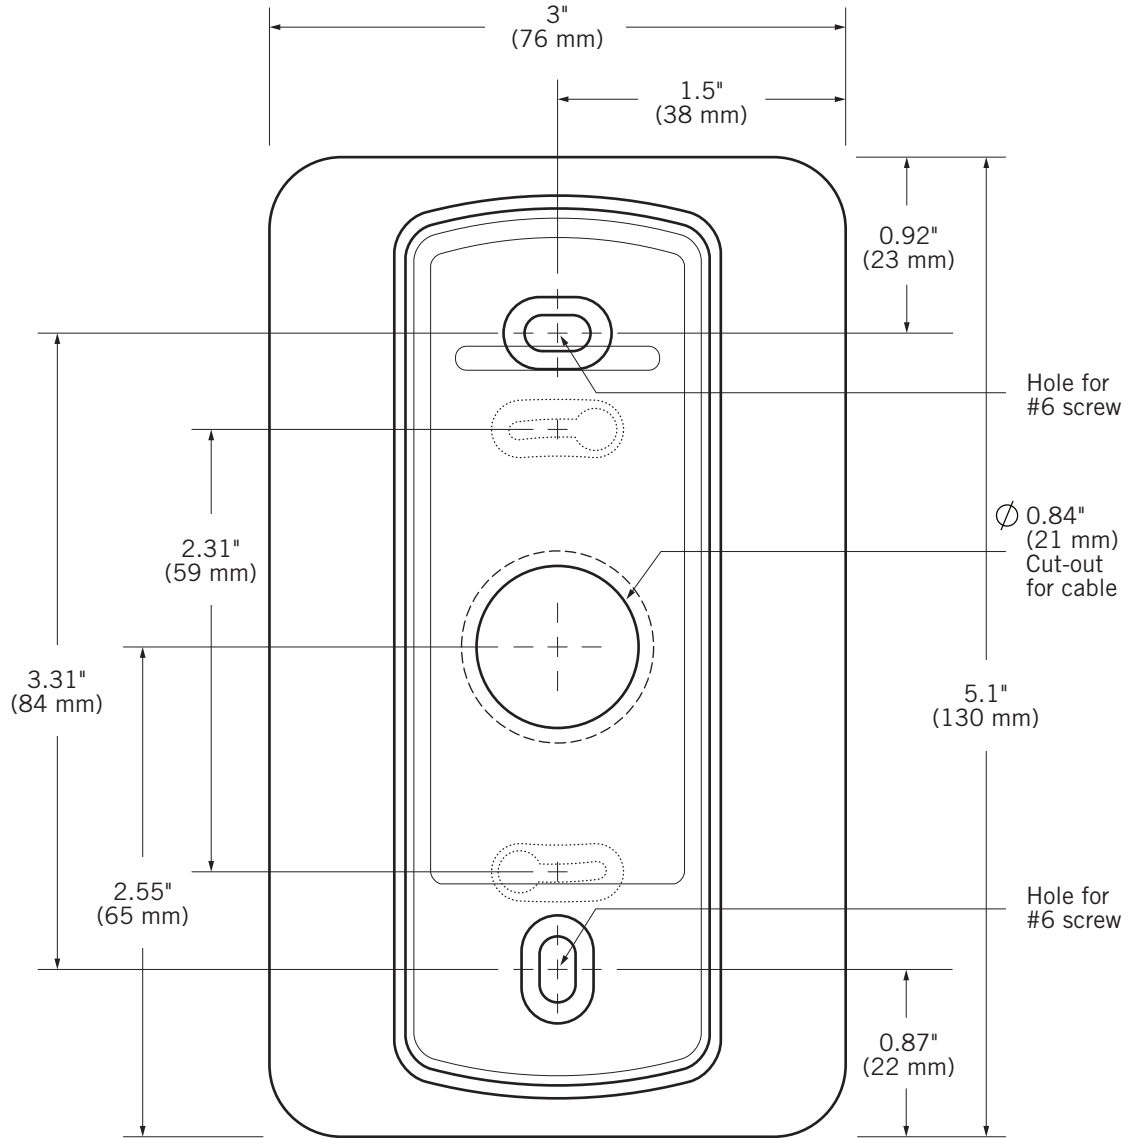

MOUNTING GUIDE

CONEXT[®] PCR-35L MOBILE-READY PROXIMITY READER (WALL-SWITCH PLATE)

Shown Actual Size

To use as a template for mounting on flat surfaces, print page at 100% (A4)

FRONT VIEW

Be sure to use appropriate tools and proper safety equipment during installation.
Farpointe Data reserves the right to change specifications without notice.
© 2022 Farpointe Data, Inc. All rights reserved.