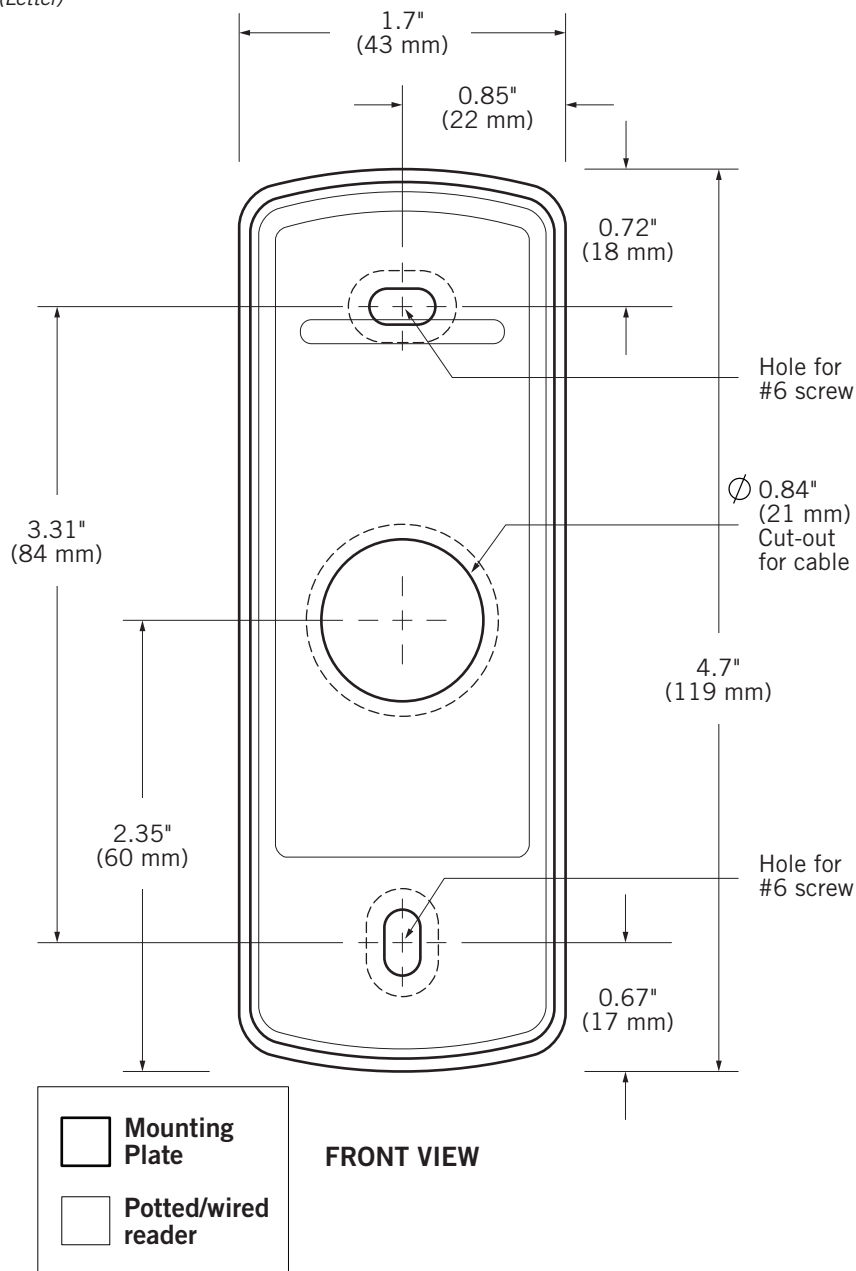

MOUNTING GUIDE

CONEXT[®] PCR-35L MOBILE-READY PROXIMITY READER (MULLION)

Shown Actual Size

To use as a template for mounting on flat surfaces, print page at 100% (Letter)

Be sure to use appropriate tools and proper safety equipment during installation.
Farpointe Data reserves the right to change specifications without notice.
© 2020-2022 Farpointe Data, Inc. All rights reserved.