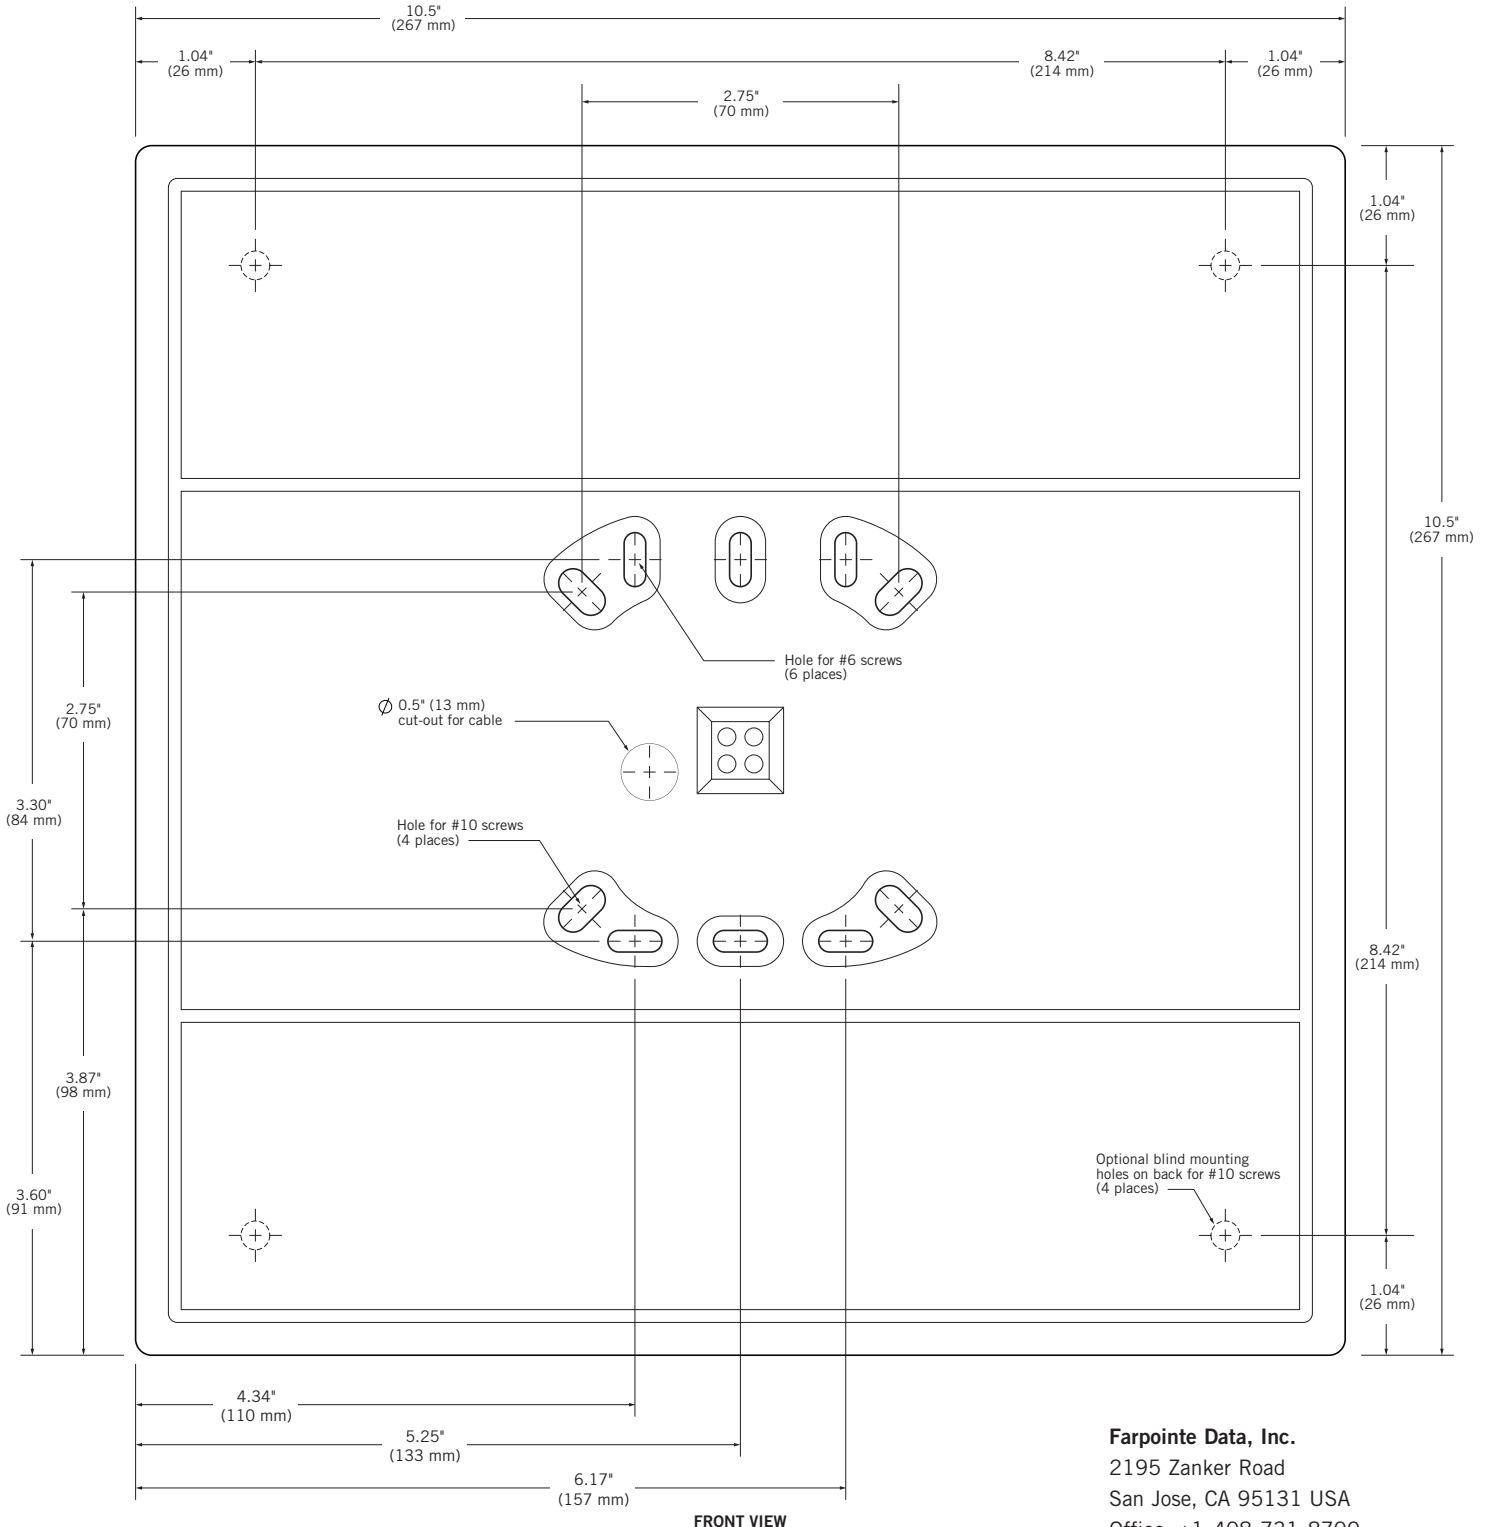

MOUNTING GUIDE

P-900 PROXIMITY READER

Not Shown to Scale
60% of actual size (Letter)

P/N: 01807-001 · Rev. 02.19

Be sure to use appropriate tools and proper safety equipment during installation.
Farpointe Data reserves the right to change specifications without notice.
© 2017-2019 Farpointe Data, Inc. All rights reserved.