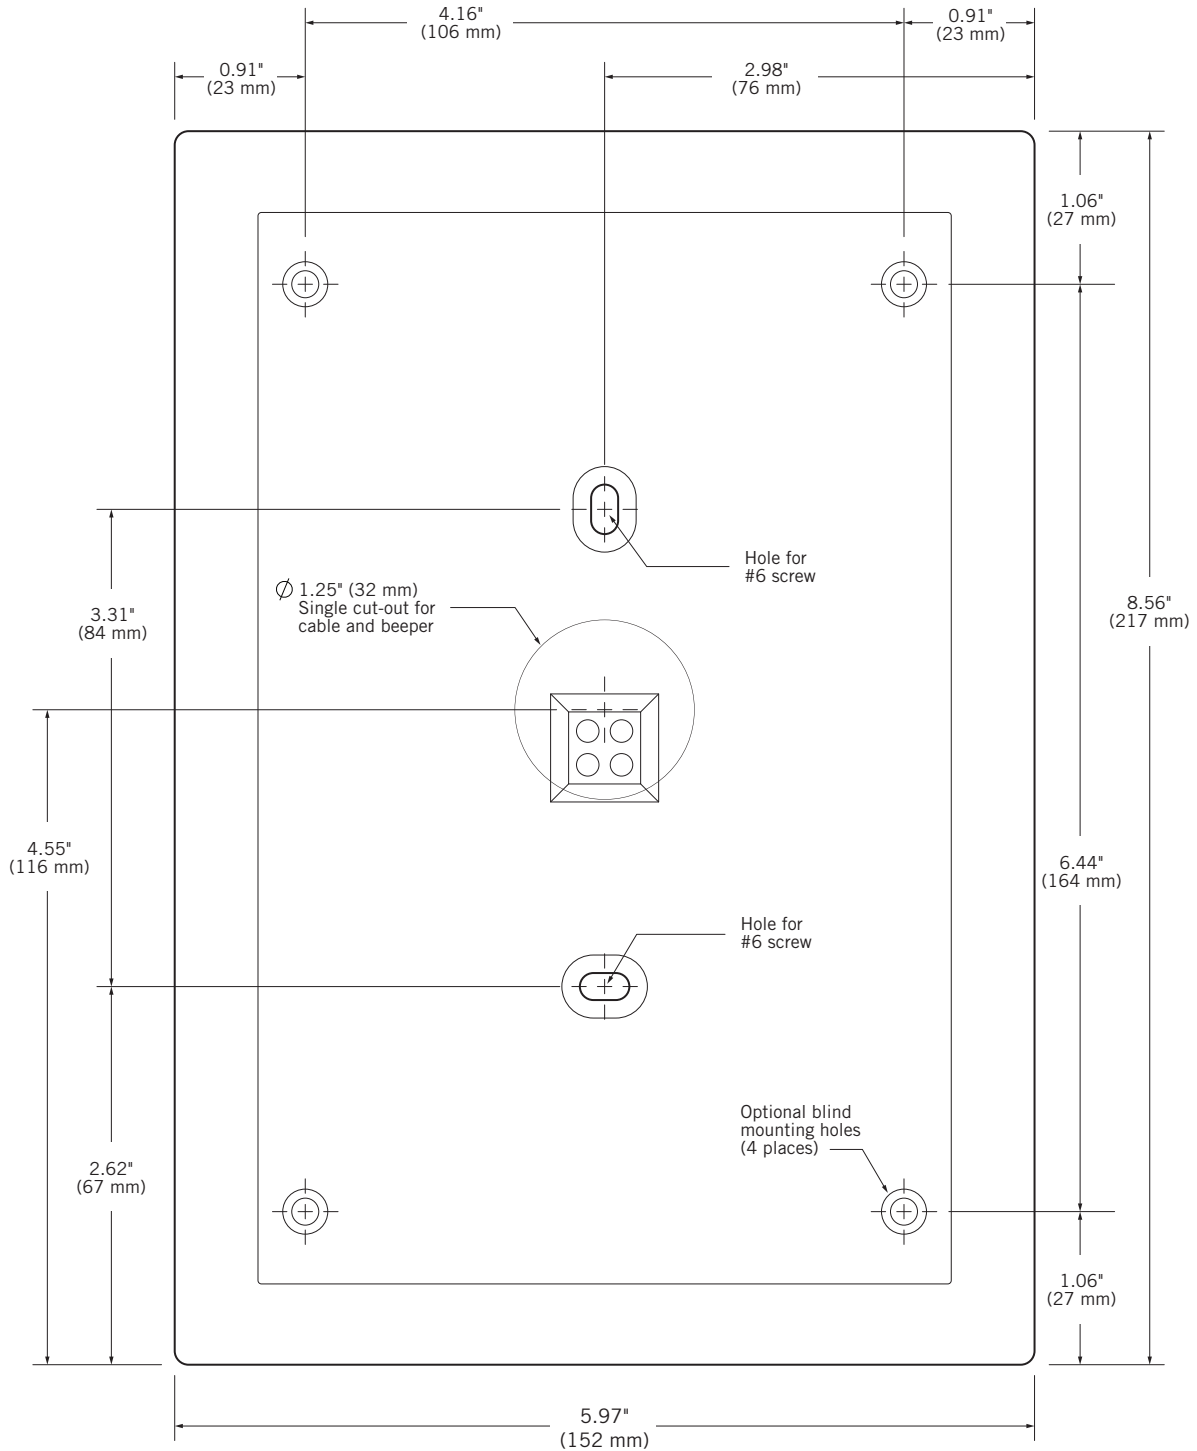

MOUNTING GUIDE

P-710 PROXIMITY READER

Not Shown to Scale

75% of actual size (A4)

FRONT VIEW

Farpointe Data, Inc.
2195 Zanker Road
San Jose, CA 95131 USA
Office: +1-408-731-8700
Fax: +1-408-731-8705
support@farpointedata.com
www.farpointedata.com