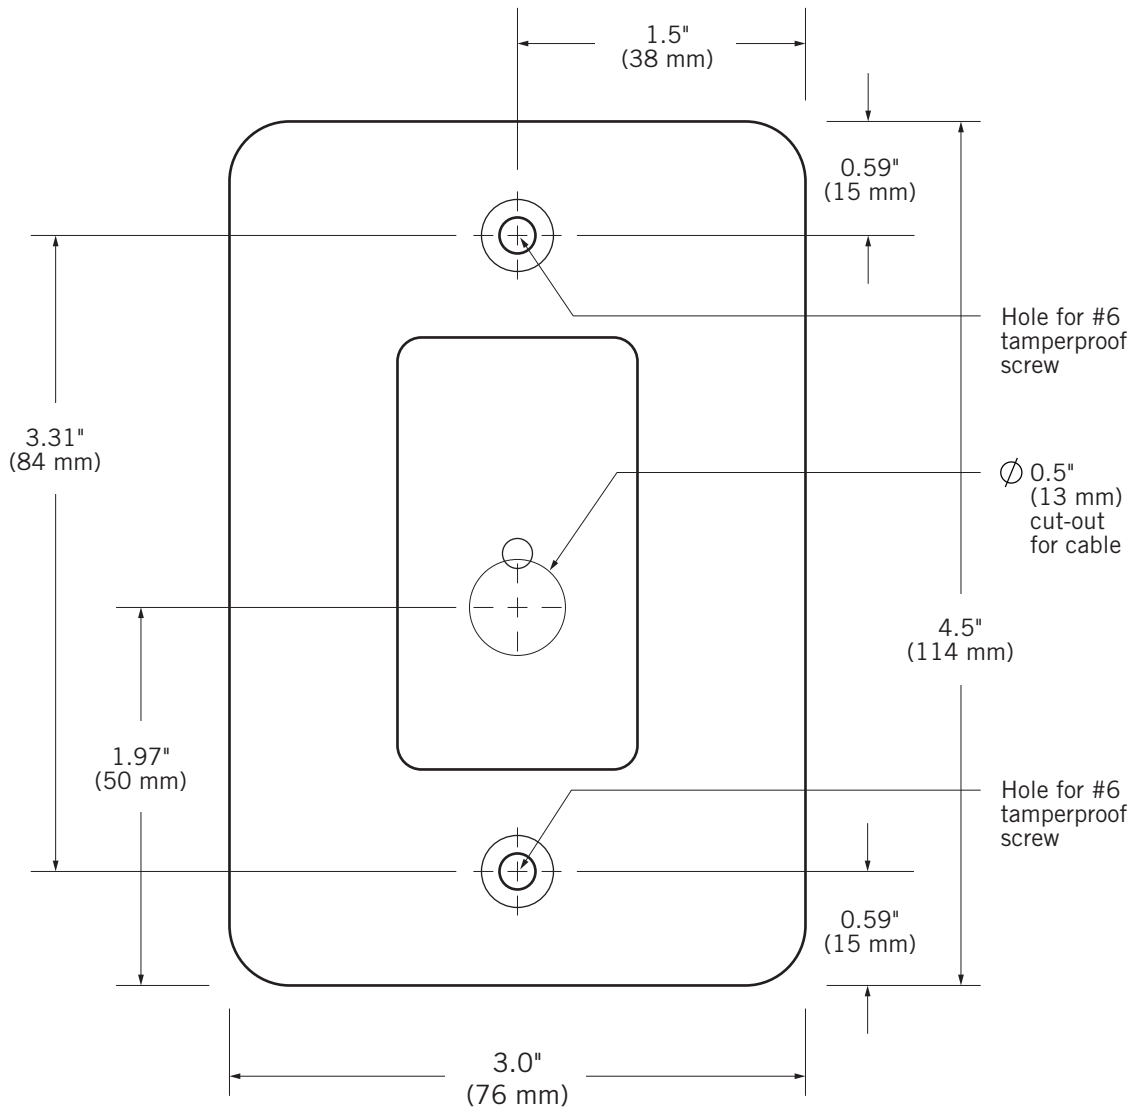

# MOUNTING GUIDE

## P-455 PROXIMITY READER

### Shown Actual Size

To use as a template for mounting on flat surfaces, print page at 100% (Letter)

**FRONT VIEW**