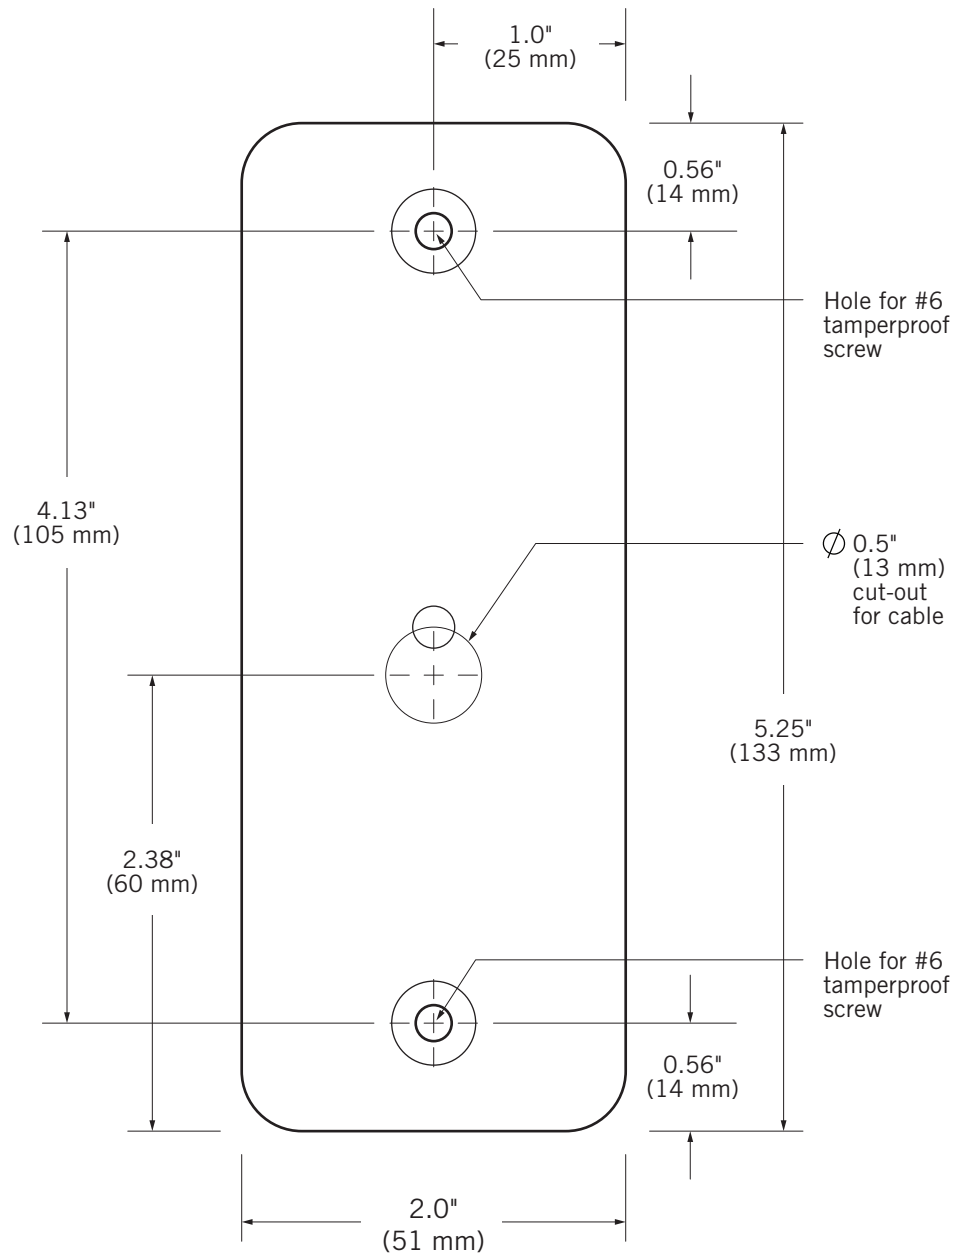

MOUNTING GUIDE

P-403 PROXIMITY READER

Shown Actual Size

To use as a template for mounting on flat surfaces, print page at 100% (Letter)

FRONT VIEW