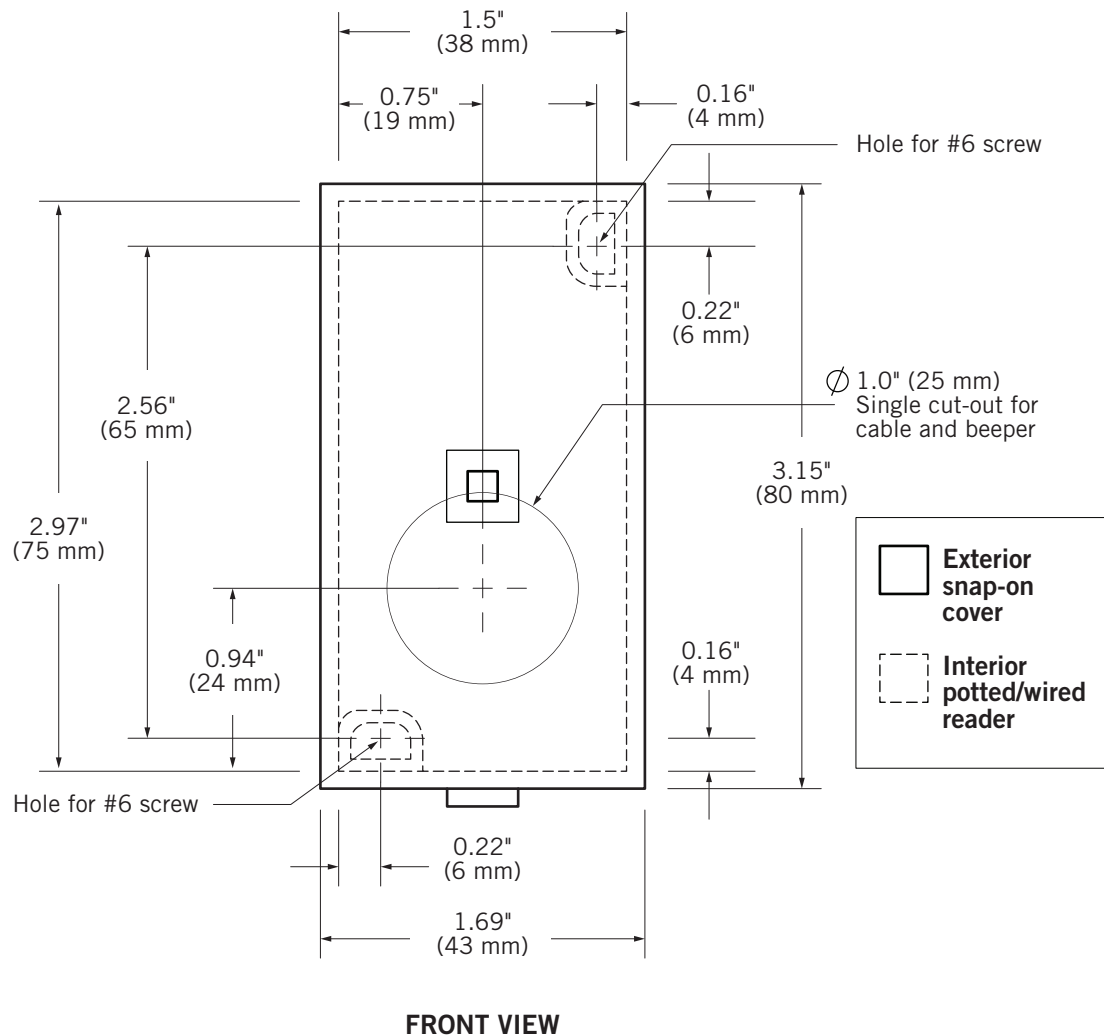

# MOUNTING GUIDE

## DELTA3 SMARTCARD READER

### Shown Actual Size

To use as a template for mounting on flat surfaces, print page at 100% (Letter)

FRONT VIEW