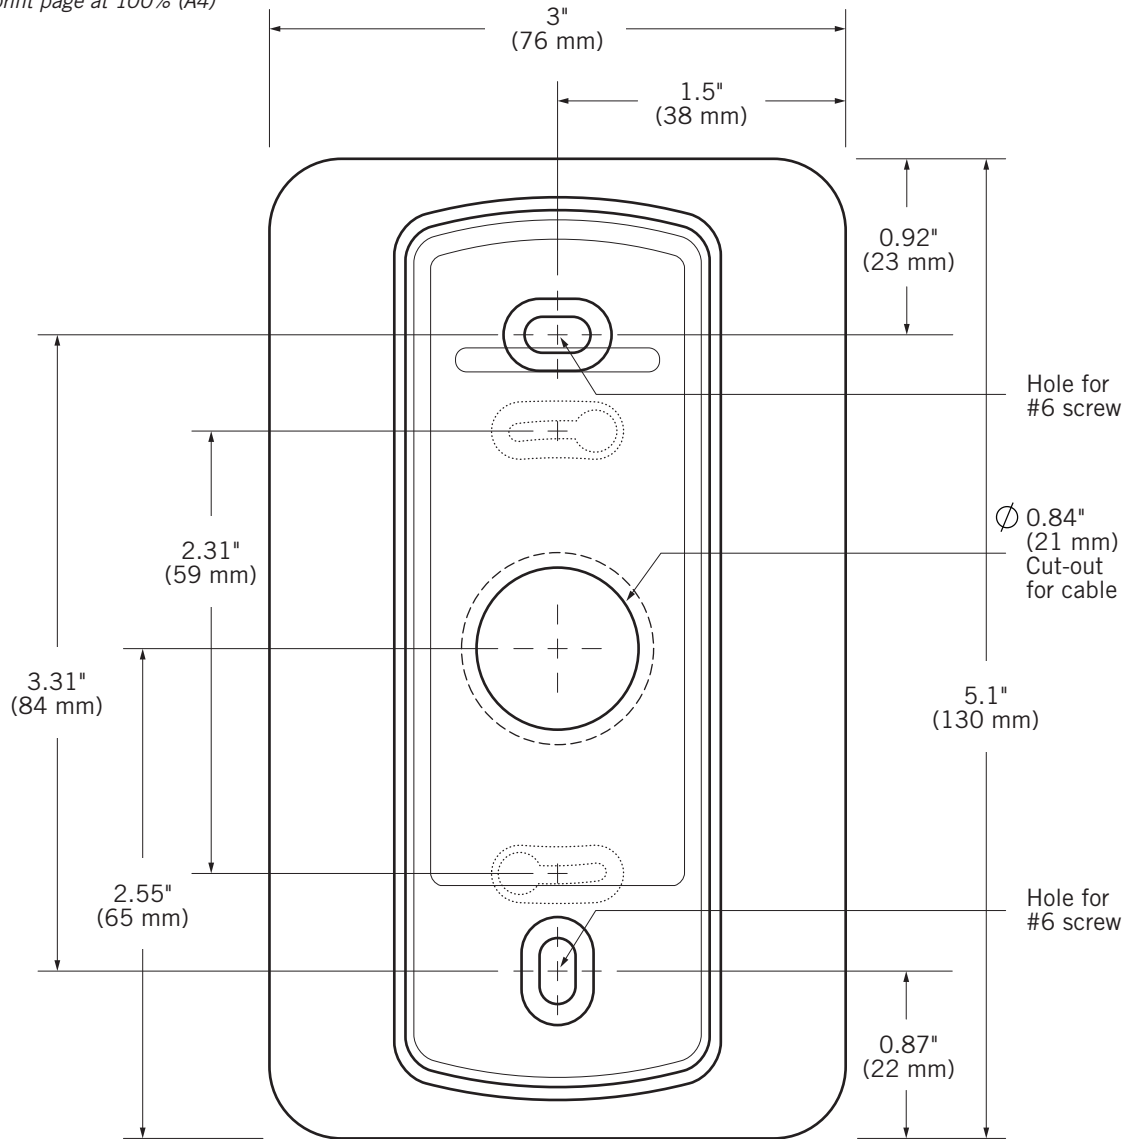

MOUNTING GUIDE

CONEXT[®] CSR-35L MOBILE-READY CONTACTLESS SMARTCARD READER (WALL-SWITCH PLATE)

Shown Actual Size

To use as a template for mounting on flat surfaces, print page at 100% (A4)

FRONT VIEW

Be sure to use appropriate tools and proper safety equipment during installation.
Farpointe Data reserves the right to change specifications without notice.
© 2022 Farpointe Data, Inc. All rights reserved.