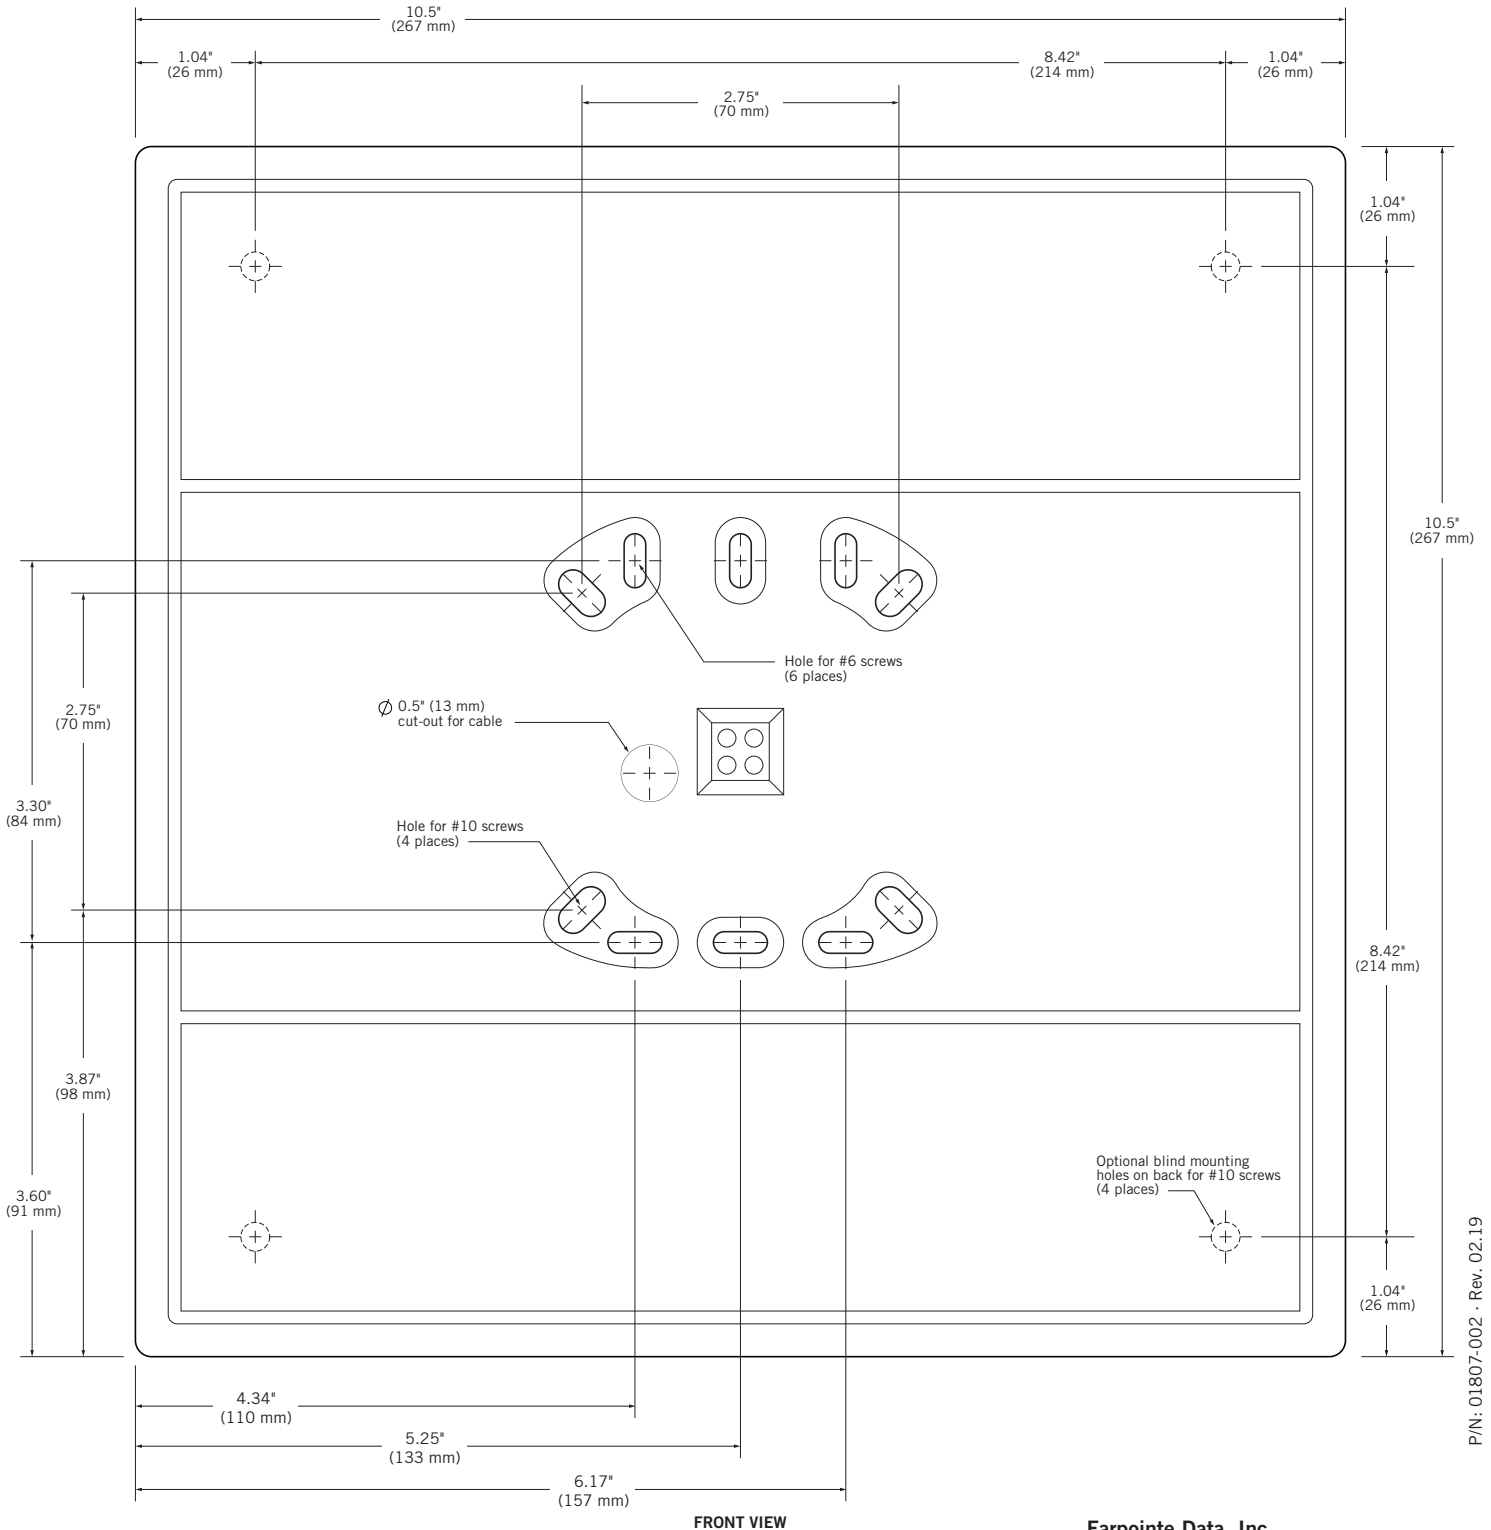

MOUNTING GUIDE

P-900 PROXIMITY READER

Not Shown to Scale
60% of actual size (A4)

P/N: 01807-002 · Rev. 02.19

Farpointe Data, Inc.
2195 Zanker Road
San Jose, CA 95131 USA
Office: +1-408-731-8700
Fax: +1-408-731-8705
support@farpointedata.com
www.farpointedata.com