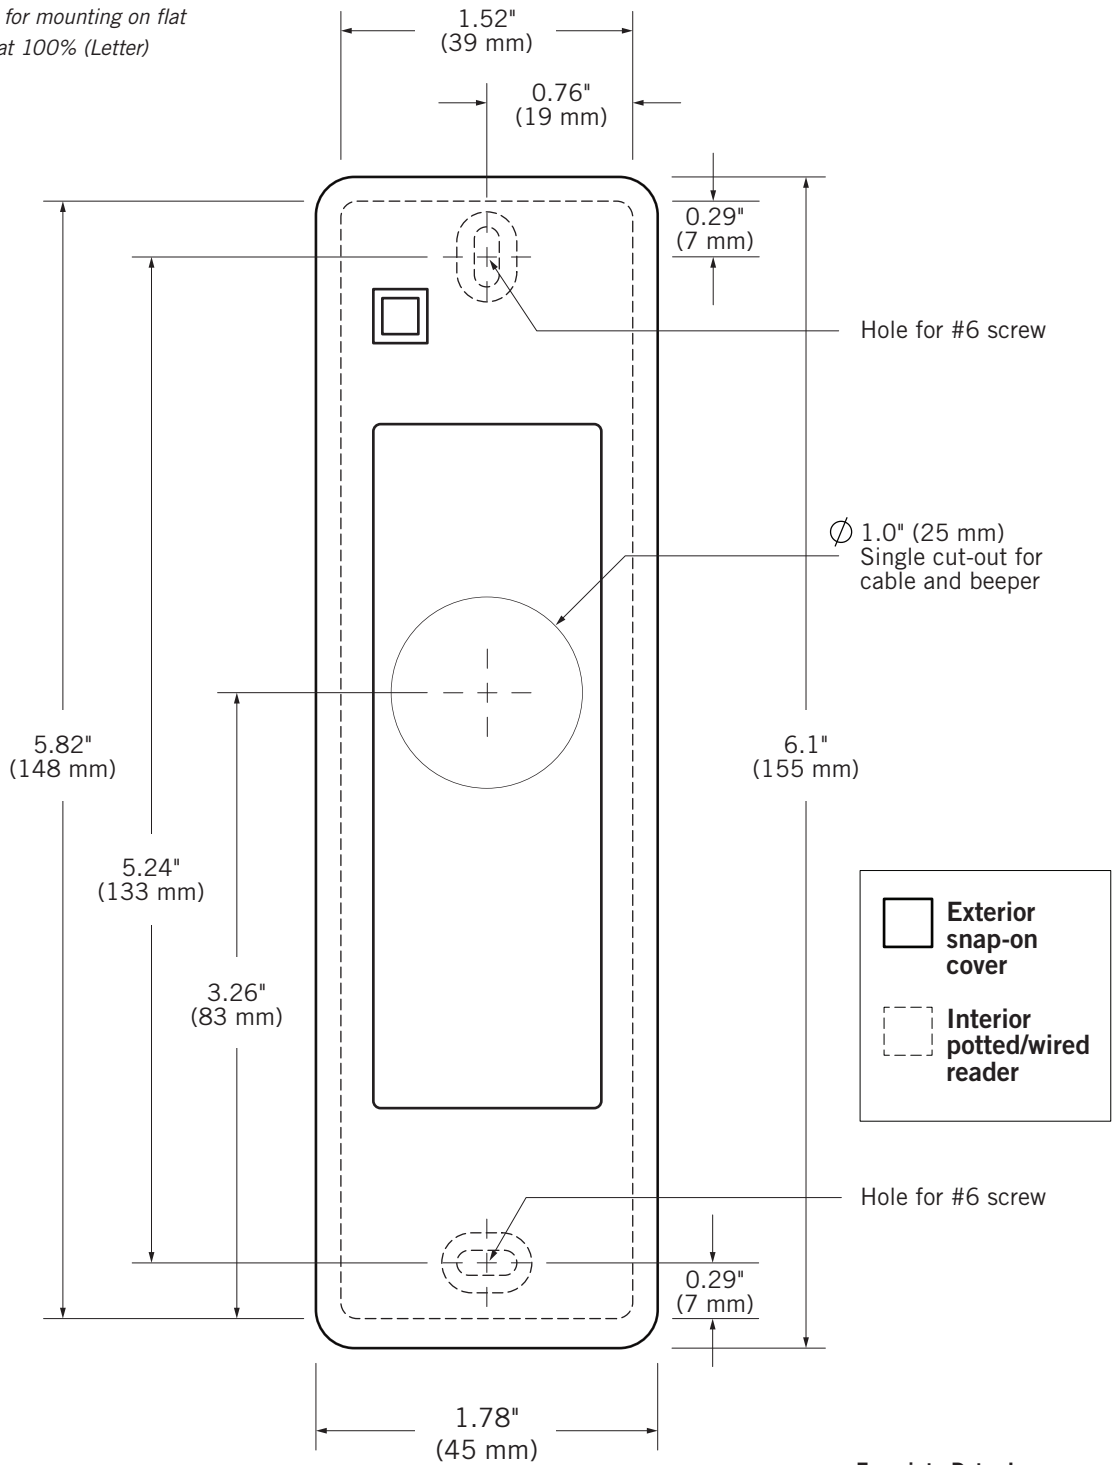

MOUNTING GUIDE

P-620 PROXIMITY READER

Shown Actual Size

To use as a template for mounting on flat surfaces, print page at 100% (Letter)

FRONT VIEW

Farpointe Data, Inc.
2195 Zanker Road
San Jose, CA 95131 USA
Office: +1-408-731-8700
Fax: +1-408-731-8705
support@farpointedata.com
www.farpointedata.com