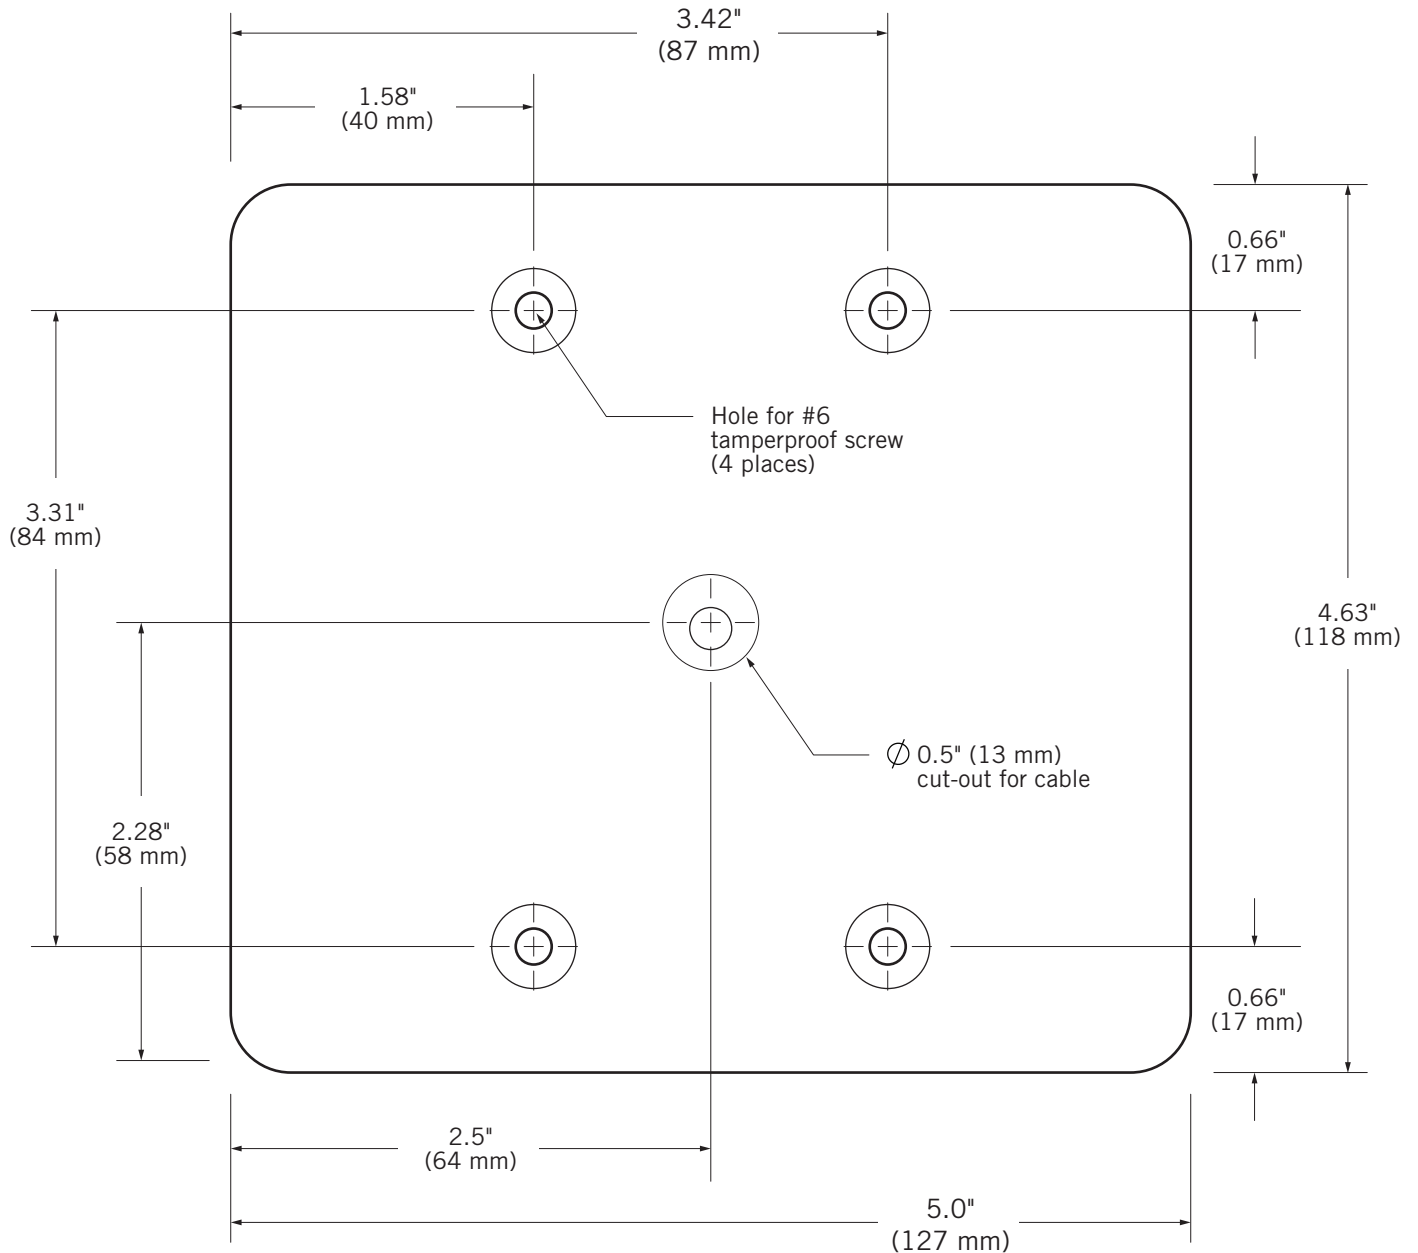

MOUNTING GUIDE

P-410 PROXIMITY READER

Shown Actual Size

To use as a template for mounting on flat surfaces, print page at 100% (Letter)

FRONT VIEW

Farpointe Data, Inc.
2195 Zanker Road
San Jose, CA 95131 USA
Office: +1-408-731-8700
Fax: +1-408-731-8705
support@farpointedata.com
www.farpointedata.com