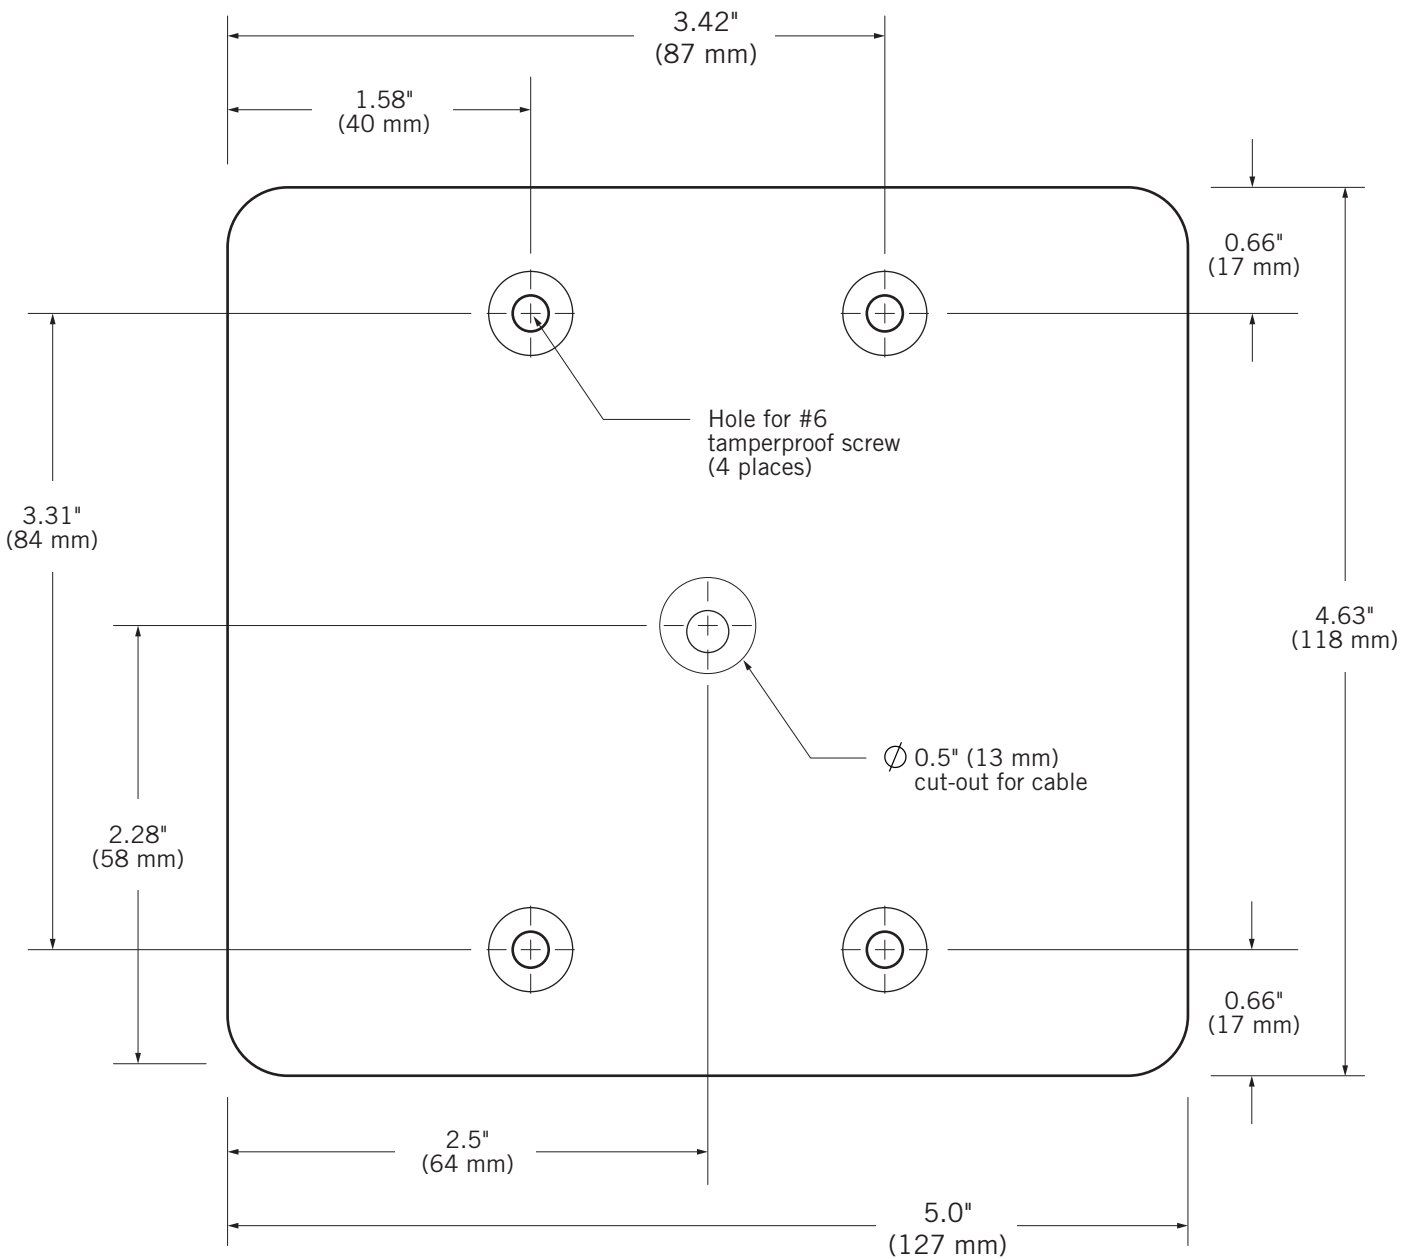

MOUNTING GUIDE

P-410 PROXIMITY READER

Shown Actual Size

To use as a template for mounting on flat surfaces, print page at 100% (A4)

FRONT VIEW