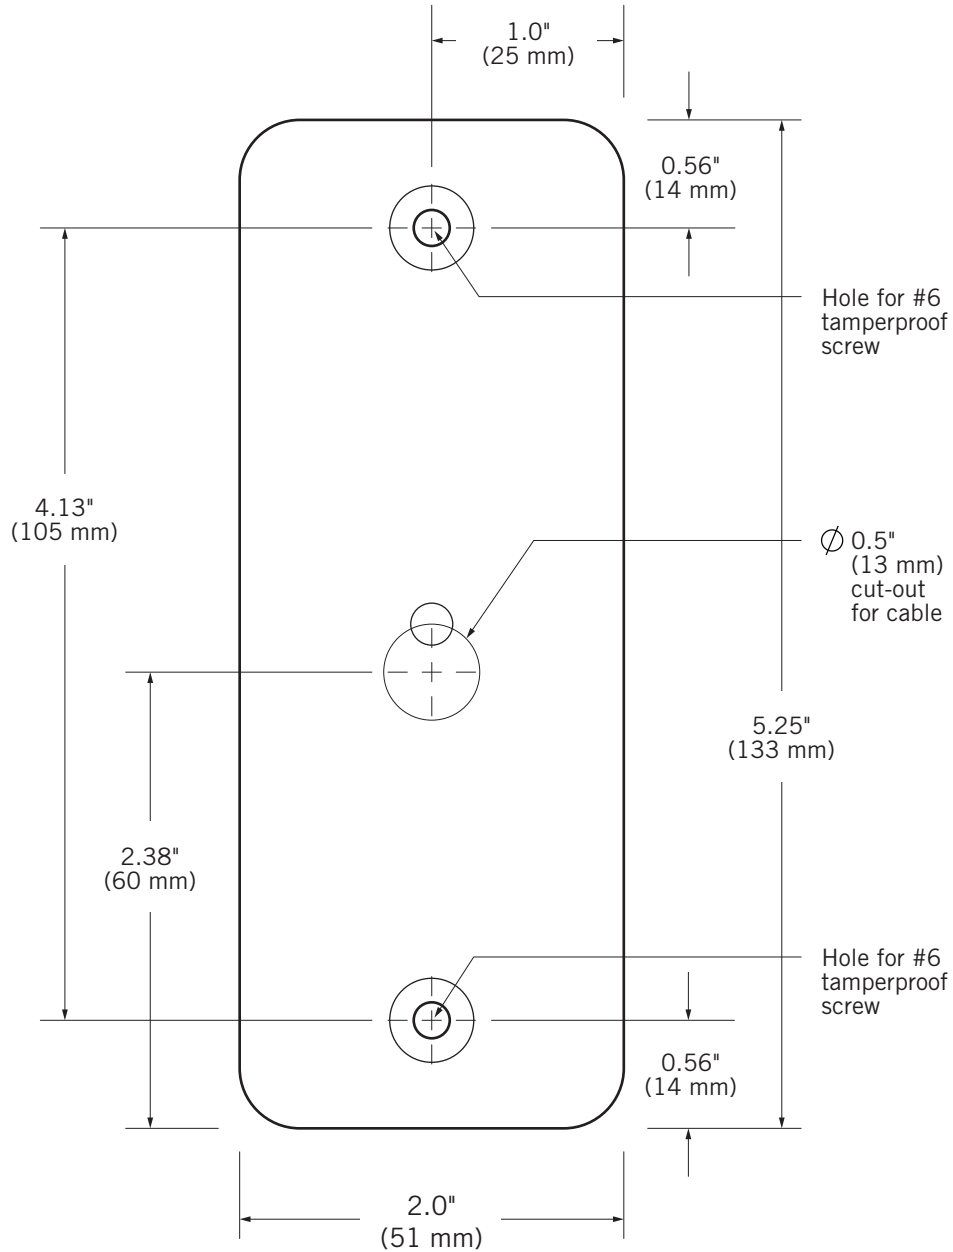

# MOUNTING GUIDE

## P-403 PROXIMITY READER

### Shown Actual Size

To use as a template for mounting on flat surfaces, print page at 100% (A4)

**FRONT VIEW**