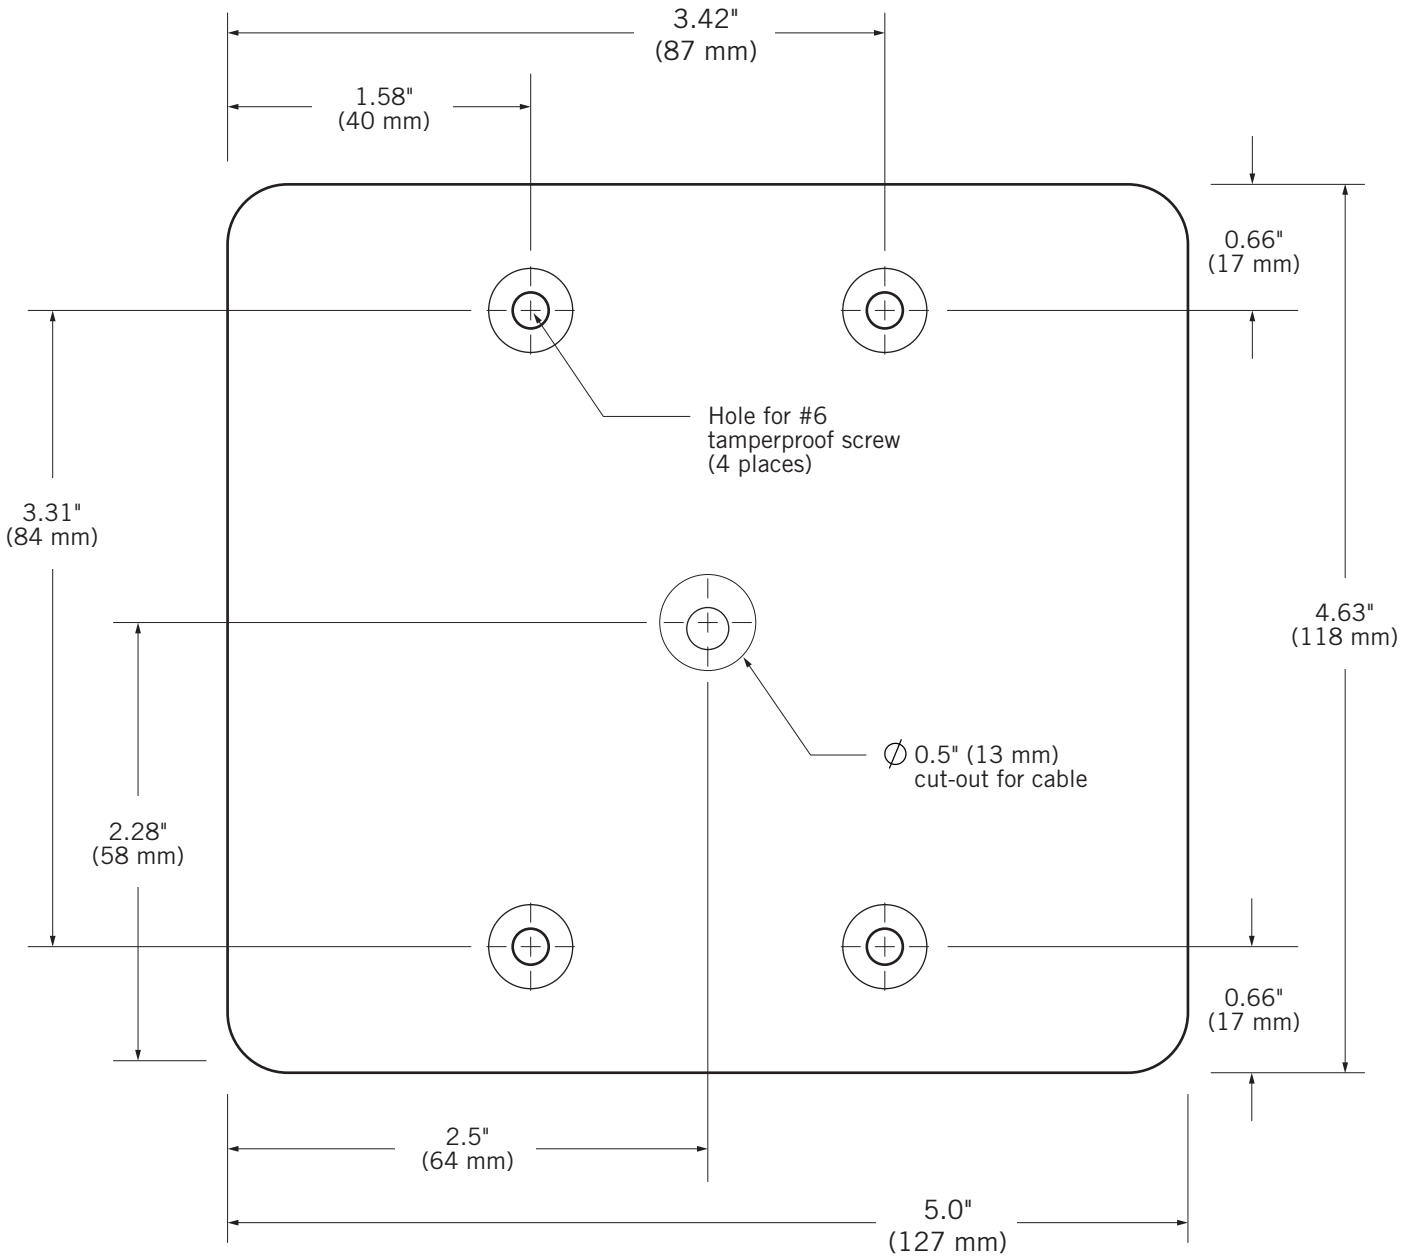

MOUNTING GUIDE

D-410 CONTACTLESS SMARTCARD READER

Shown Actual Size

To use as a template for mounting on flat surfaces, print page at 100% (A4)

FRONT VIEW