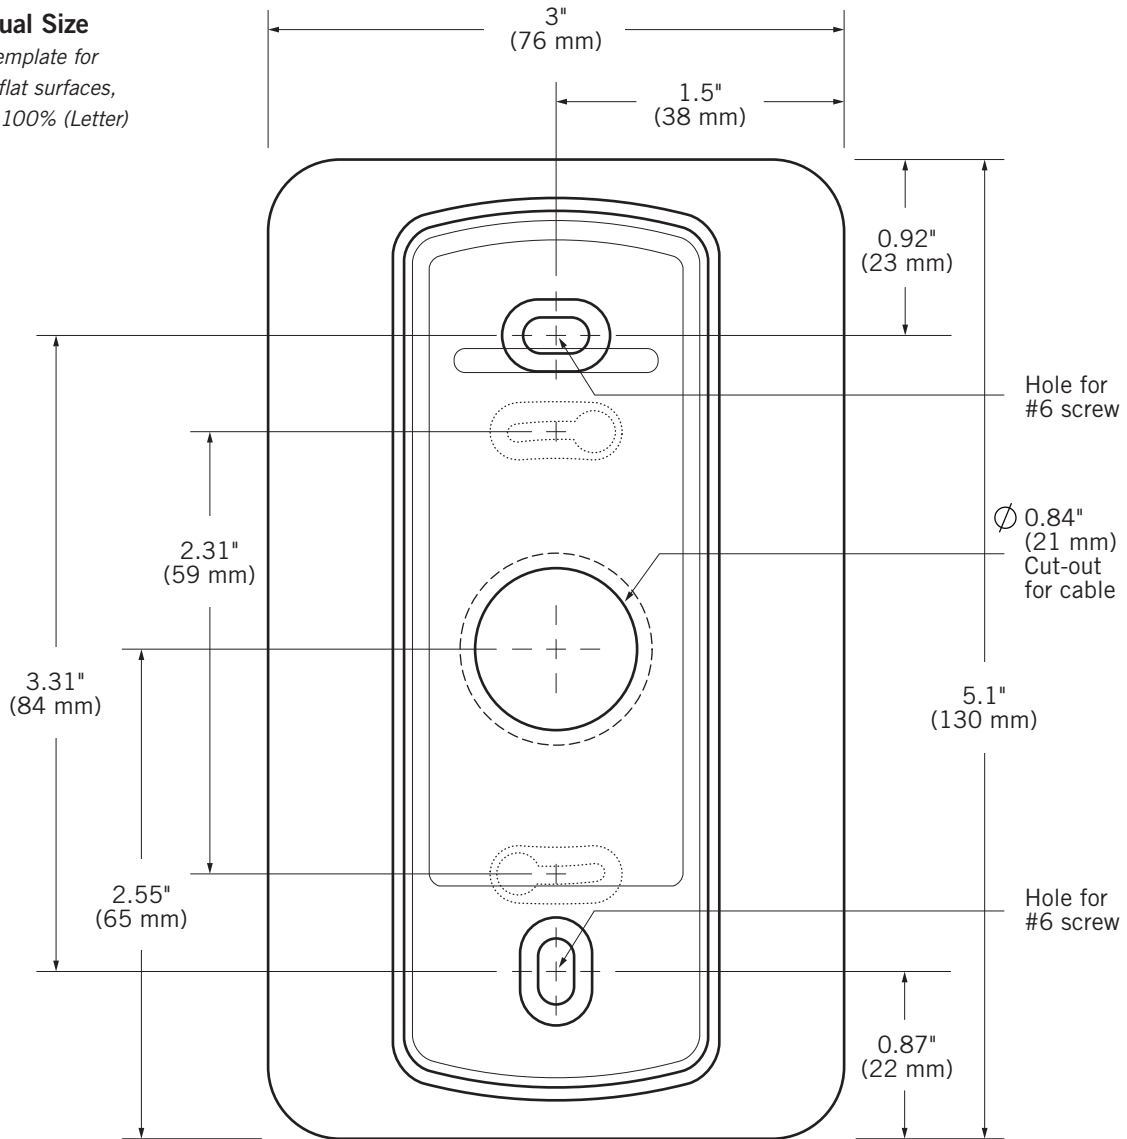

MOUNTING GUIDE

CONEXT[®] CSR-35L MOBILE-READY CONTACTLESS SMARTCARD READER (WALL-SWITCH PLATE)

Shown Actual Size
To use as a template for mounting on flat surfaces, print page at 100% (Letter)

FRONT VIEW