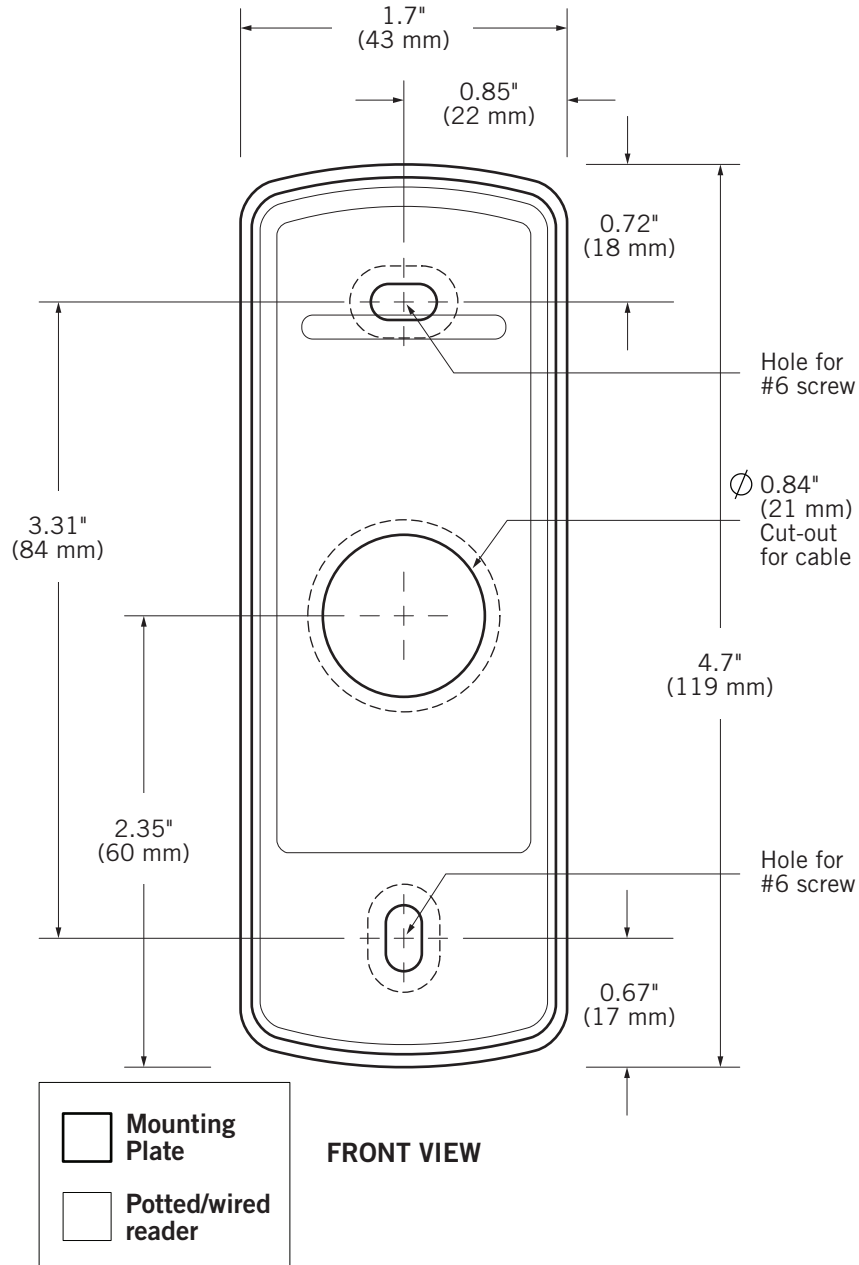

MOUNTING GUIDE

CONEXT[®] CSR-35L MOBILE-READY CONTACTLESS SMARTCARD READER (MULLION)

Shown Actual Size

To use as a template for mounting on flat surfaces, print page at 100% (A4)

Be sure to use appropriate tools and proper safety equipment during installation.
Farpointe Data reserves the right to change specifications without notice.
© 2018-2022 Farpointe Data, Inc. All rights reserved.